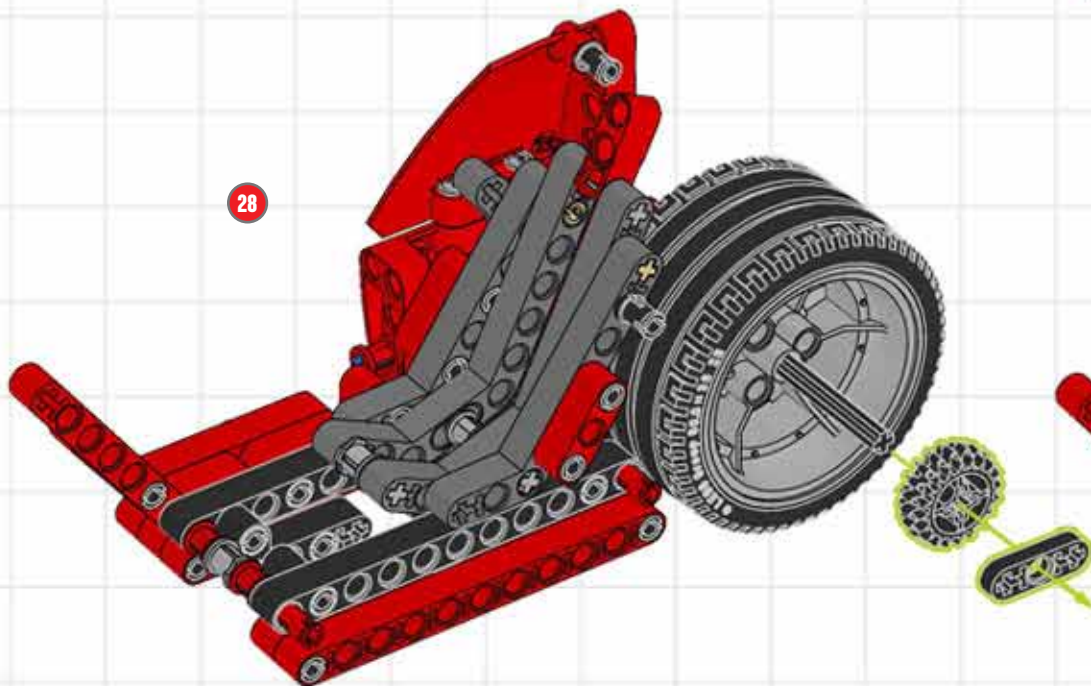

BUILD A CUSTOM CHOPPER!

LEGO TECHNIC

A chopper is a motorcycle that has been modified, or 'chopped', to run low to the ground. They have an extended and inclined front-end, often with a seat rather than a saddle. Usually a chopper is stripped down to reduce weight, but this little beauty has been suped-up with the futuristic lines of a modern superbike! ■

LEGO club™

Turn your Supercar
into a Superbike
using elements from
LEGO® Technic set 8070!

CUSTOM CHOPPER BUILDING STEPS!

CUSTOM CHOPPER BUILDING STEPS!

CUSTOM CHOPPER BUILDING STEPS!

CUSTOM CHOPPER BUILDING STEPS!

CUSTOM CHOPPER BUILDING STEPS!

CUSTOM CHOPPER BUILDING STEPS!

CUSTOM CHOPPER BUILDING STEPS!

CUSTOM CHOPPER BUILDING STEPS!

CUSTOM CHOPPER BUILDING STEPS!

CUSTOM CHOPPER BUILDING STEPS!

CUSTOM CHOPPER BUILDING STEPS!