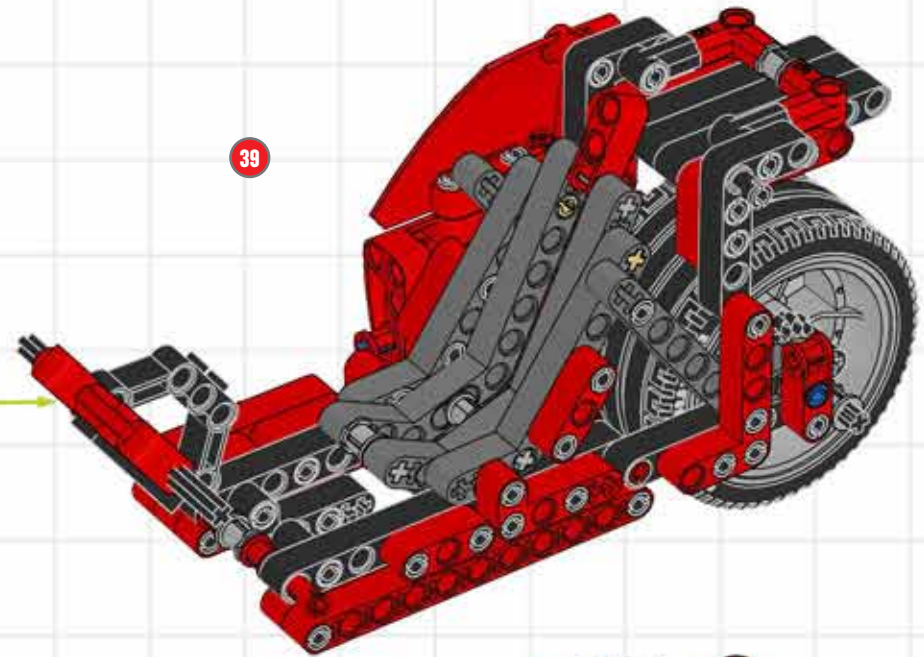

CUSTOM CHOPPER BUILDING STEPS!