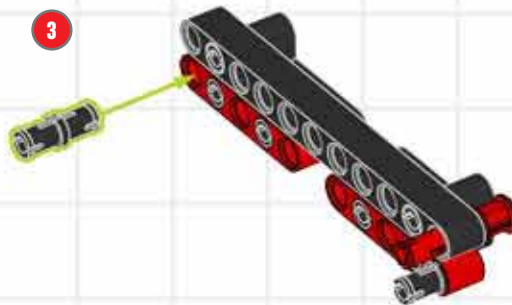

BUILD A CUSTOM CHOPPER!

LEGO TECHNIC

A chopper is a motorcycle that has been modified, or 'chopped', to run low to the ground. They have an extended and inclined front-end, often with a seat rather than a saddle. Usually a chopper is stripped down to reduce weight, but this little beauty has been suped-up with the futuristic lines of a modern superbike! ■

LEGO club™

Turn your Supercar
into a Superbike
using elements from
LEGO® Technic set 8070!

CUSTOM CHOPPER BUILDING STEPS!

CUSTOM CHOPPER BUILDING STEPS!

CUSTOM CHOPPER BUILDING STEPS!

CUSTOM CHOPPER BUILDING STEPS!