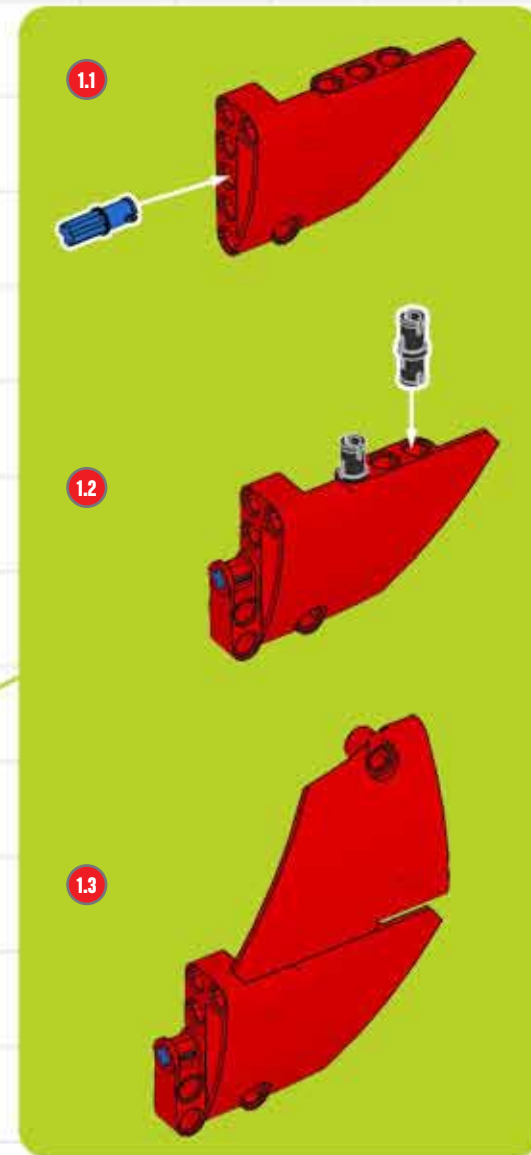

CUSTOM CHOPPER BUILDING STEPS!