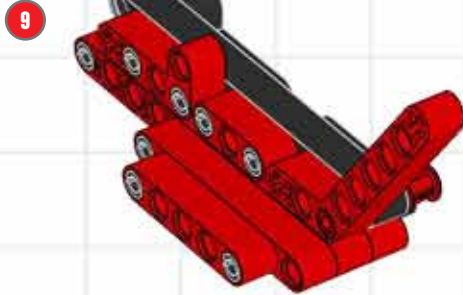

BUILD A CUSTOM CHOPPER!

LEGO TECHNIC

A chopper is a motorcycle that has been modified, or 'chopped', to run low to the ground. They have an extended and inclined front-end, often with a seat rather than a saddle. Usually a chopper is stripped down to reduce weight, but this little beauty has been suped-up with the futuristic lines of a modern superbike! ■

LEGO club™

Turn your Supercar
into a Superbike
using elements from
LEGO® Technic set 8070!

CUSTOM CHOPPER BUILDING STEPS!

CUSTOM CHOPPER BUILDING STEPS!

CUSTOM CHOPPER BUILDING STEPS!

CUSTOM CHOPPER BUILDING STEPS!