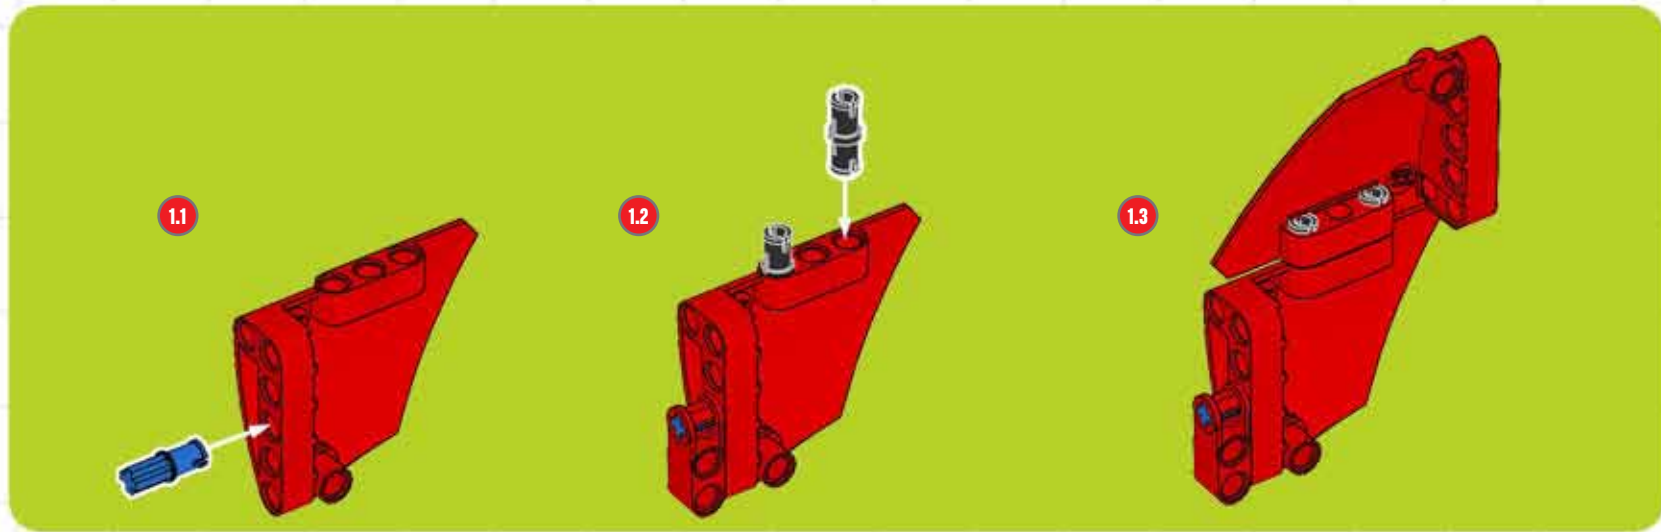

CUSTOM CHOPPER BUILDING STEPS!