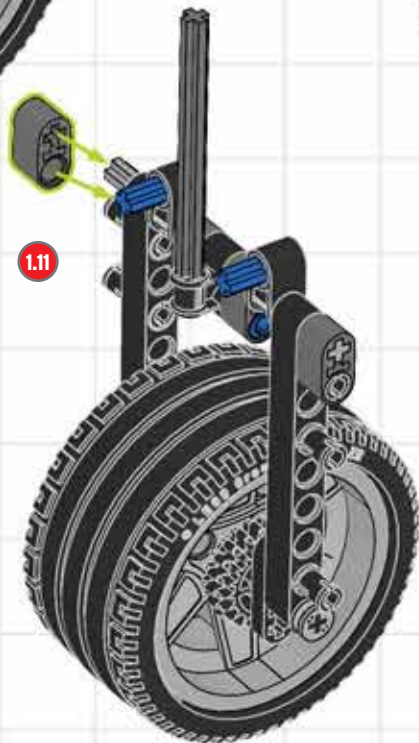

CUSTOM CHOPPER BUILDING STEPS!