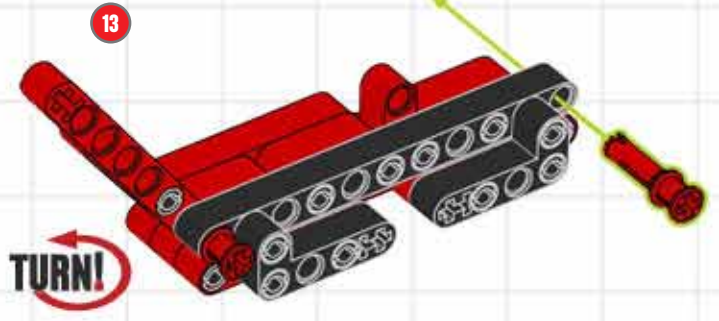

BUILD A CUSTOM CHOPPER!

LEGO TECHNIC

A chopper is a motorcycle that has been modified, or 'chopped', to run low to the ground. They have an extended and inclined front-end, often with a seat rather than a saddle. Usually a chopper is stripped down to reduce weight, but this little beauty has been suped-up with the futuristic lines of a modern superbike! ■

LEGO club™

Turn your Supercar
into a Superbike
using elements from
LEGO® Technic set 8070!

CUSTOM CHOPPER BUILDING STEPS!

CUSTOM CHOPPER BUILDING STEPS!

CUSTOM CHOPPER BUILDING STEPS!

CUSTOM CHOPPER BUILDING STEPS!