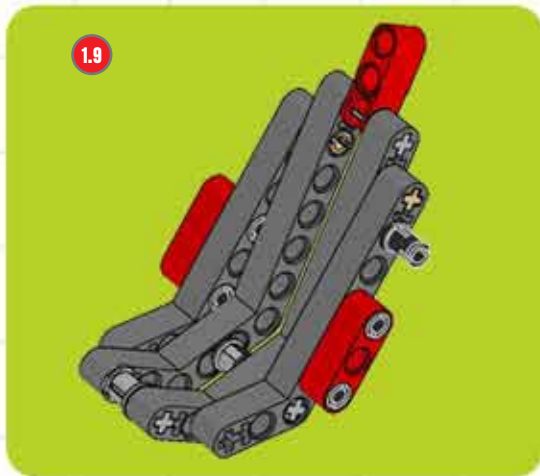

CUSTOM CHOPPER BUILDING STEPS!