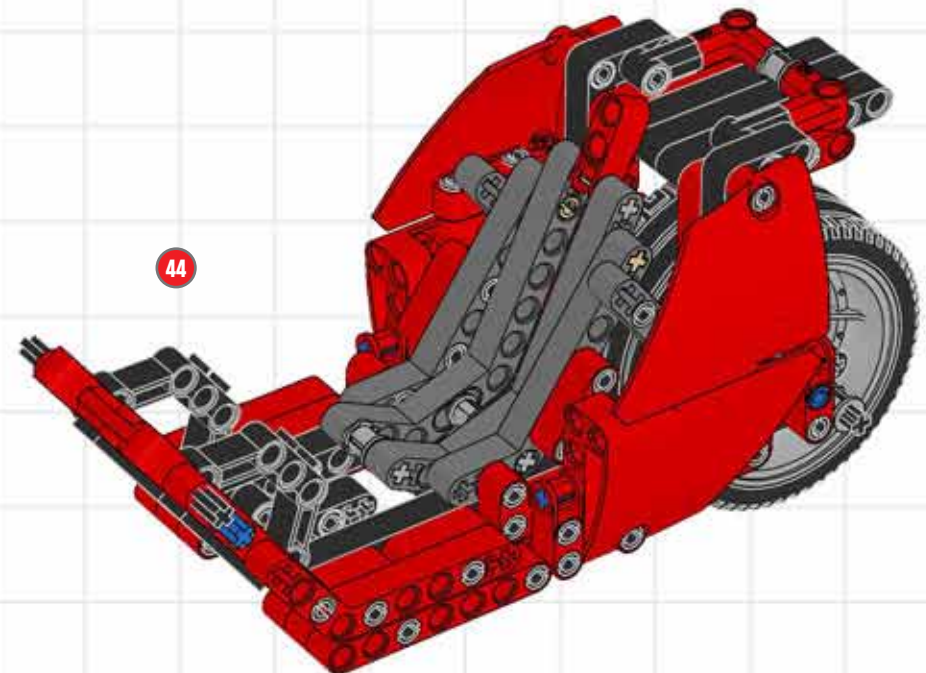

CUSTOM CHOPPER BUILDING STEPS!