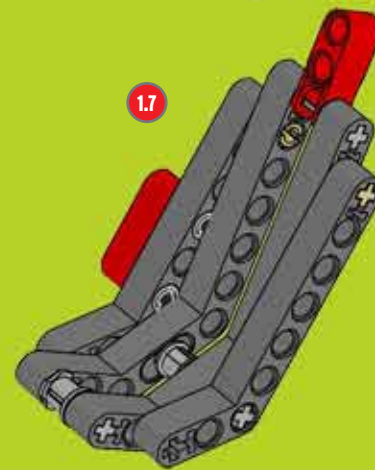

CUSTOM CHOPPER BUILDING STEPS!