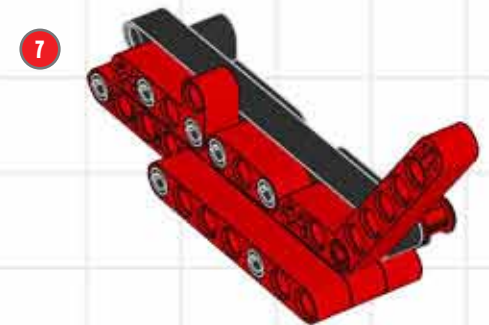

BUILD A CUSTOM CHOPPER!

LEGO TECHNIC

A chopper is a motorcycle that has been modified, or 'chopped', to run low to the ground. They have an extended and inclined front-end, often with a seat rather than a saddle. Usually a chopper is stripped down to reduce weight, but this little beauty has been suped-up with the futuristic lines of a modern superbike! ■

LEGO club™

Turn your Supercar
into a Superbike
using elements from
LEGO® Technic set 8070!

CUSTOM CHOPPER BUILDING STEPS!

CUSTOM CHOPPER BUILDING STEPS!

CUSTOM CHOPPER BUILDING STEPS!

CUSTOM CHOPPER BUILDING STEPS!