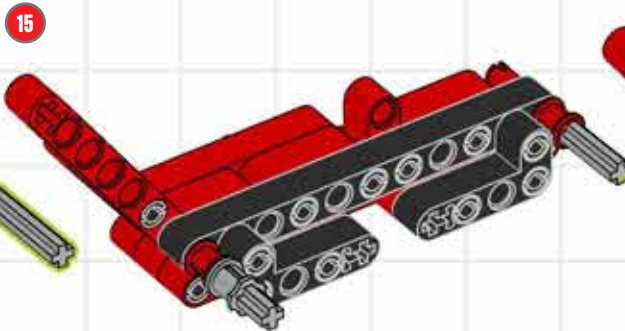

BUILD A CUSTOM CHOPPER!

LEGO TECHNIC

A chopper is a motorcycle that has been modified, or 'chopped', to run low to the ground. They have an extended and inclined front-end, often with a seat rather than a saddle. Usually a chopper is stripped down to reduce weight, but this little beauty has been suped-up with the futuristic lines of a modern superbike! ■

LEGO club™

Turn your Supercar
into a Superbike
using elements from
LEGO® Technic set 8070!

CUSTOM CHOPPER BUILDING STEPS!

CUSTOM CHOPPER BUILDING STEPS!

CUSTOM CHOPPER BUILDING STEPS!

CUSTOM CHOPPER BUILDING STEPS!