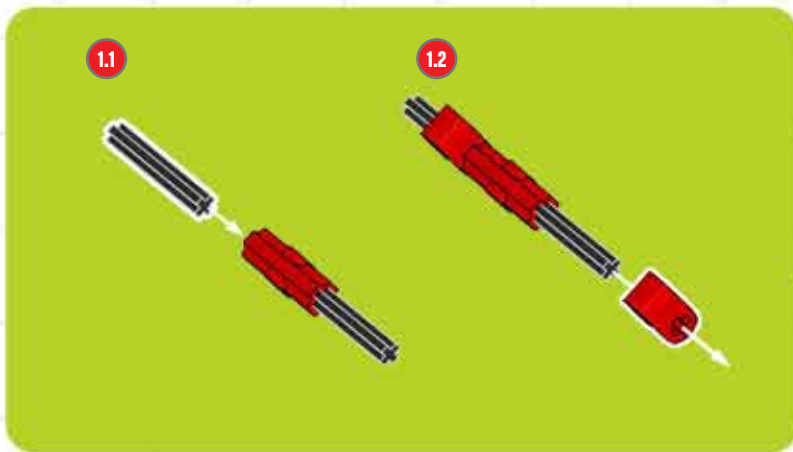

CUSTOM CHOPPER BUILDING STEPS!