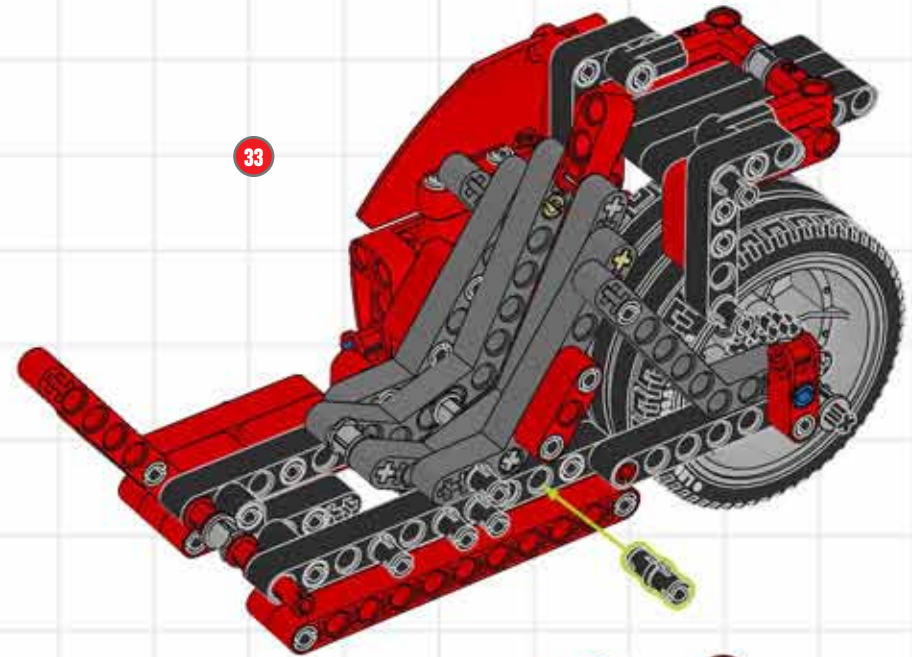

BUILD A CUSTOM CHOPPER!

LEGO TECHNIC

A chopper is a motorcycle that has been modified, or 'chopped', to run low to the ground. They have an extended and inclined front-end, often with a seat rather than a saddle. Usually a chopper is stripped down to reduce weight, but this little beauty has been suped-up with the futuristic lines of a modern superbike! ■

LEGO club™

Turn your Supercar
into a Superbike
using elements from
LEGO® Technic set 8070!

CUSTOM CHOPPER BUILDING STEPS!

CUSTOM CHOPPER BUILDING STEPS!

CUSTOM CHOPPER BUILDING STEPS!

CUSTOM CHOPPER BUILDING STEPS!

CUSTOM CHOPPER BUILDING STEPS!

CUSTOM CHOPPER BUILDING STEPS!

CUSTOM CHOPPER BUILDING STEPS!

CUSTOM CHOPPER BUILDING STEPS!

CUSTOM CHOPPER BUILDING STEPS!

CUSTOM CHOPPER BUILDING STEPS!

CUSTOM CHOPPER BUILDING STEPS!