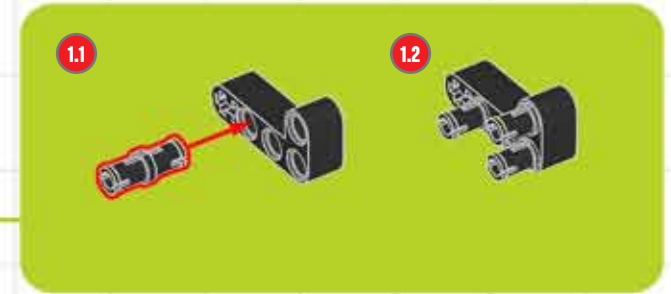

BUILD A CUSTOM CHOPPER!

LEGO TECHNIC

A chopper is a motorcycle that has been modified, or 'chopped', to run low to the ground. They have an extended and inclined front-end, often with a seat rather than a saddle. Usually a chopper is stripped down to reduce weight, but this little beauty has been suped-up with the futuristic lines of a modern superbike! ■

LEGO club™

Turn your Supercar
into a Superbike
using elements from
LEGO® Technic set 8070!

CUSTOM CHOPPER BUILDING STEPS!

CUSTOM CHOPPER BUILDING STEPS!

CUSTOM CHOPPER BUILDING STEPS!

CUSTOM CHOPPER BUILDING STEPS!