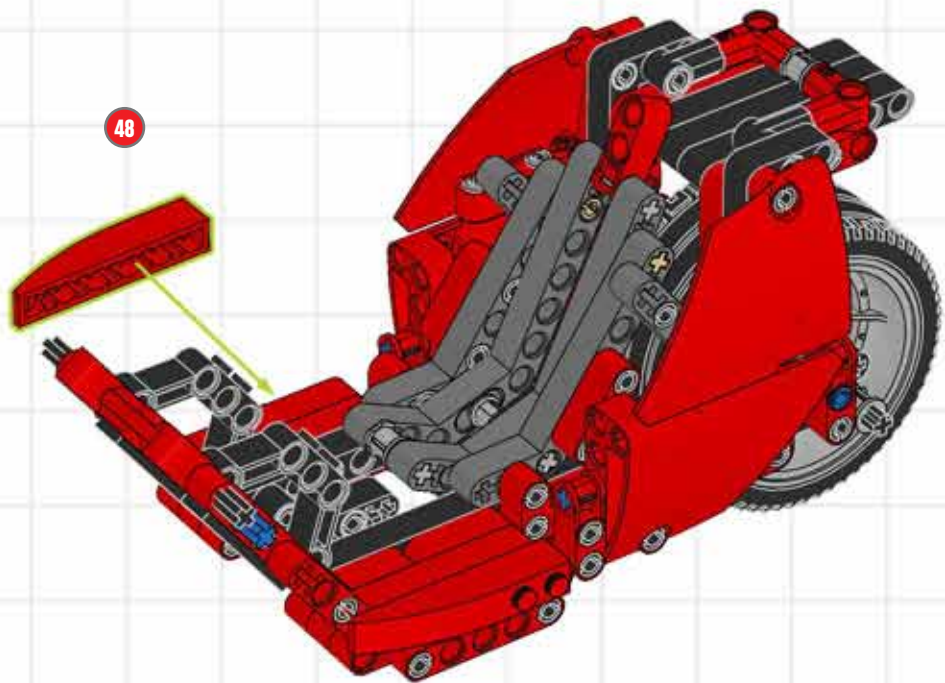

BUILD A CUSTOM CHOPPER!

LEGO TECHNIC

A chopper is a motorcycle that has been modified, or 'chopped', to run low to the ground. They have an extended and inclined front-end, often with a seat rather than a saddle. Usually a chopper is stripped down to reduce weight, but this little beauty has been suped-up with the futuristic lines of a modern superbike! ■

CUSTOM CHOPPER BUILDING STEPS!

CUSTOM CHOPPER BUILDING STEPS!

CUSTOM CHOPPER BUILDING STEPS!

CUSTOM CHOPPER BUILDING STEPS!

CUSTOM CHOPPER BUILDING STEPS!

CUSTOM CHOPPER BUILDING STEPS!

50

CUSTOM CHOPPER BUILDING STEPS!