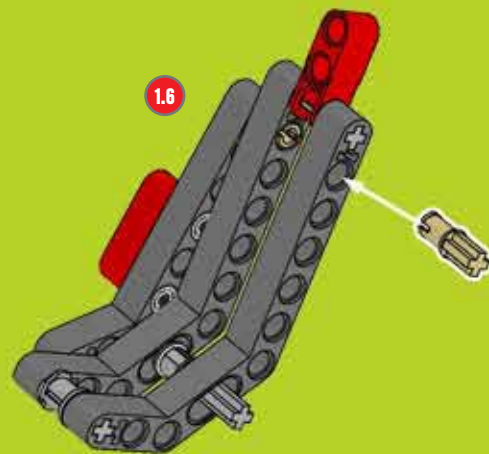

CUSTOM CHOPPER BUILDING STEPS!