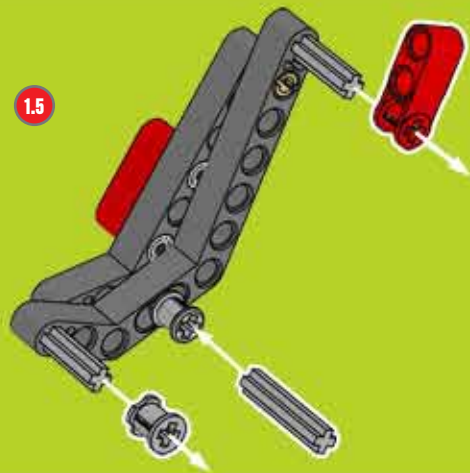

CUSTOM CHOPPER BUILDING STEPS!