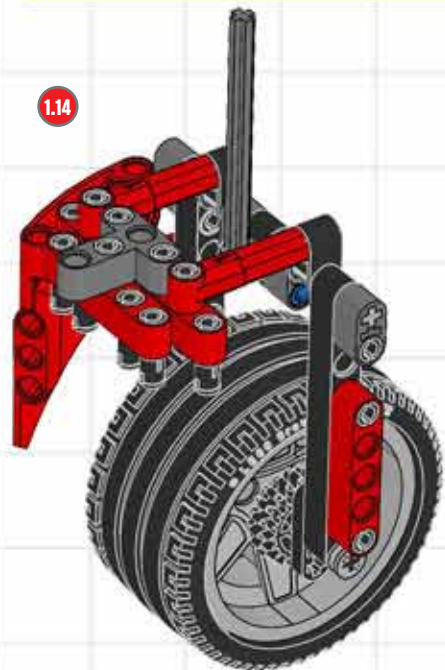

CUSTOM CHOPPER BUILDING STEPS!