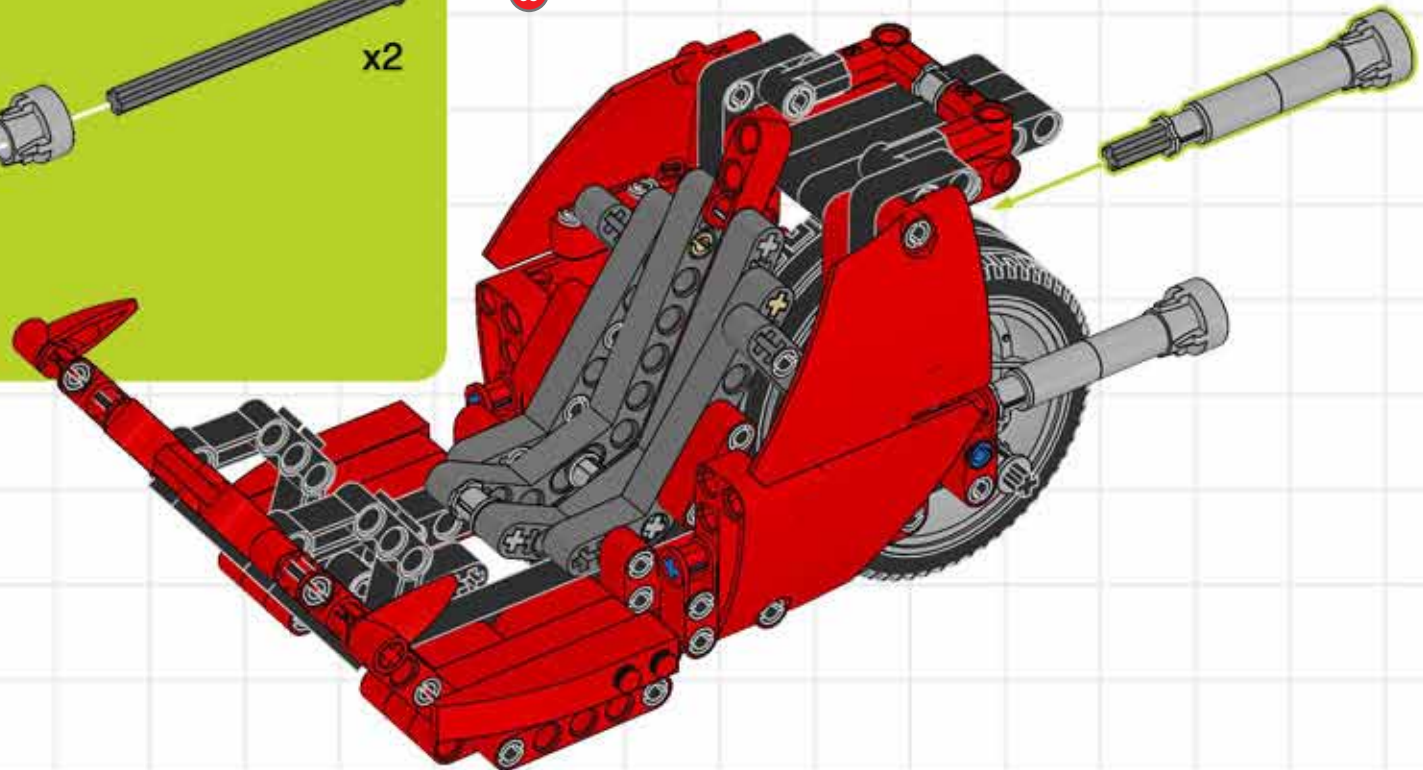

BUILD A CUSTOM CHOPPER!

LEGO TECHNIC

A chopper is a motorcycle that has been modified, or 'chopped', to run low to the ground. They have an extended and inclined front-end, often with a seat rather than a saddle. Usually a chopper is stripped down to reduce weight, but this little beauty has been suped-up with the futuristic lines of a modern superbike! ■

CUSTOM CHOPPER BUILDING STEPS!

CUSTOM CHOPPER BUILDING STEPS!

CUSTOM CHOPPER BUILDING STEPS!

CUSTOM CHOPPER BUILDING STEPS!

CUSTOM CHOPPER BUILDING STEPS!

CUSTOM CHOPPER BUILDING STEPS!

50

CUSTOM CHOPPER BUILDING STEPS!