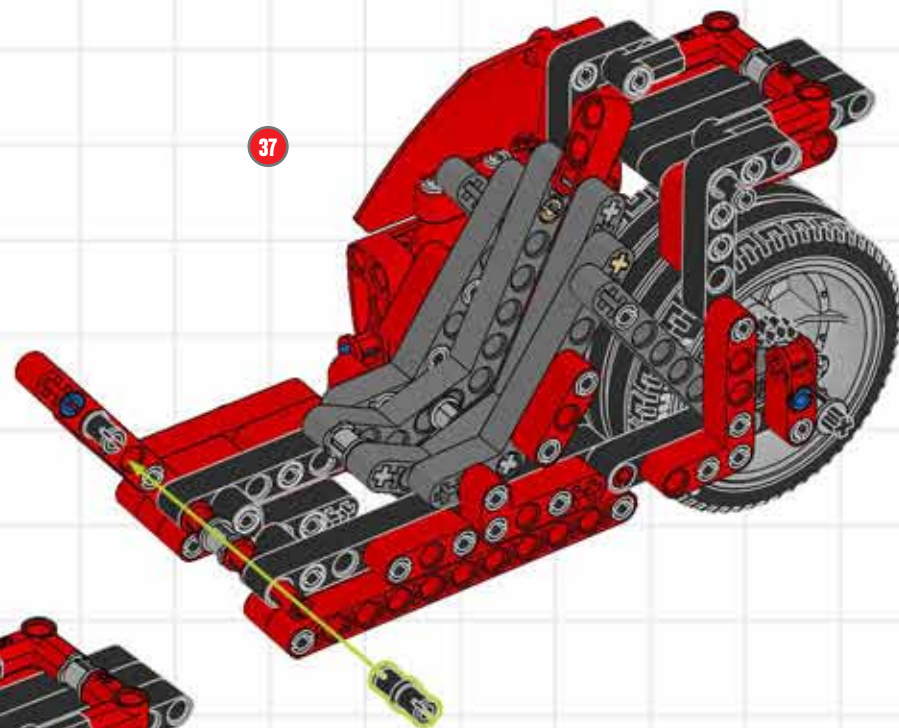

BUILD A CUSTOM CHOPPER!

LEGO TECHNIC

A chopper is a motorcycle that has been modified, or 'chopped', to run low to the ground. They have an extended and inclined front-end, often with a seat rather than a saddle. Usually a chopper is stripped down to reduce weight, but this little beauty has been suped-up with the futuristic lines of a modern superbike! ■

CUSTOM CHOPPER BUILDING STEPS!

CUSTOM CHOPPER BUILDING STEPS!

CUSTOM CHOPPER BUILDING STEPS!

CUSTOM CHOPPER BUILDING STEPS!

CUSTOM CHOPPER BUILDING STEPS!

CUSTOM CHOPPER BUILDING STEPS!

CUSTOM CHOPPER BUILDING STEPS!