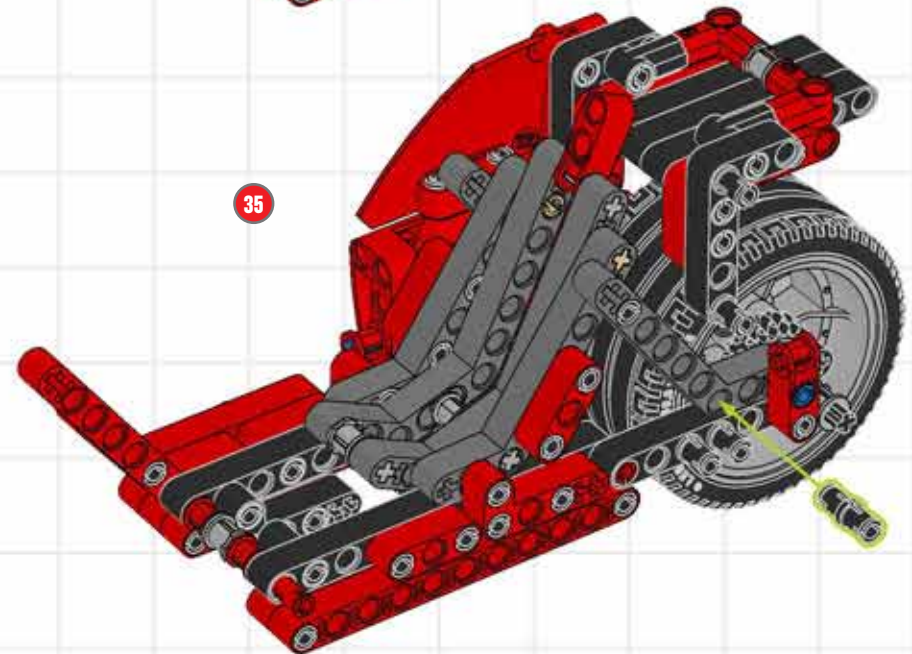

CUSTOM CHOPPER BUILDING STEPS!