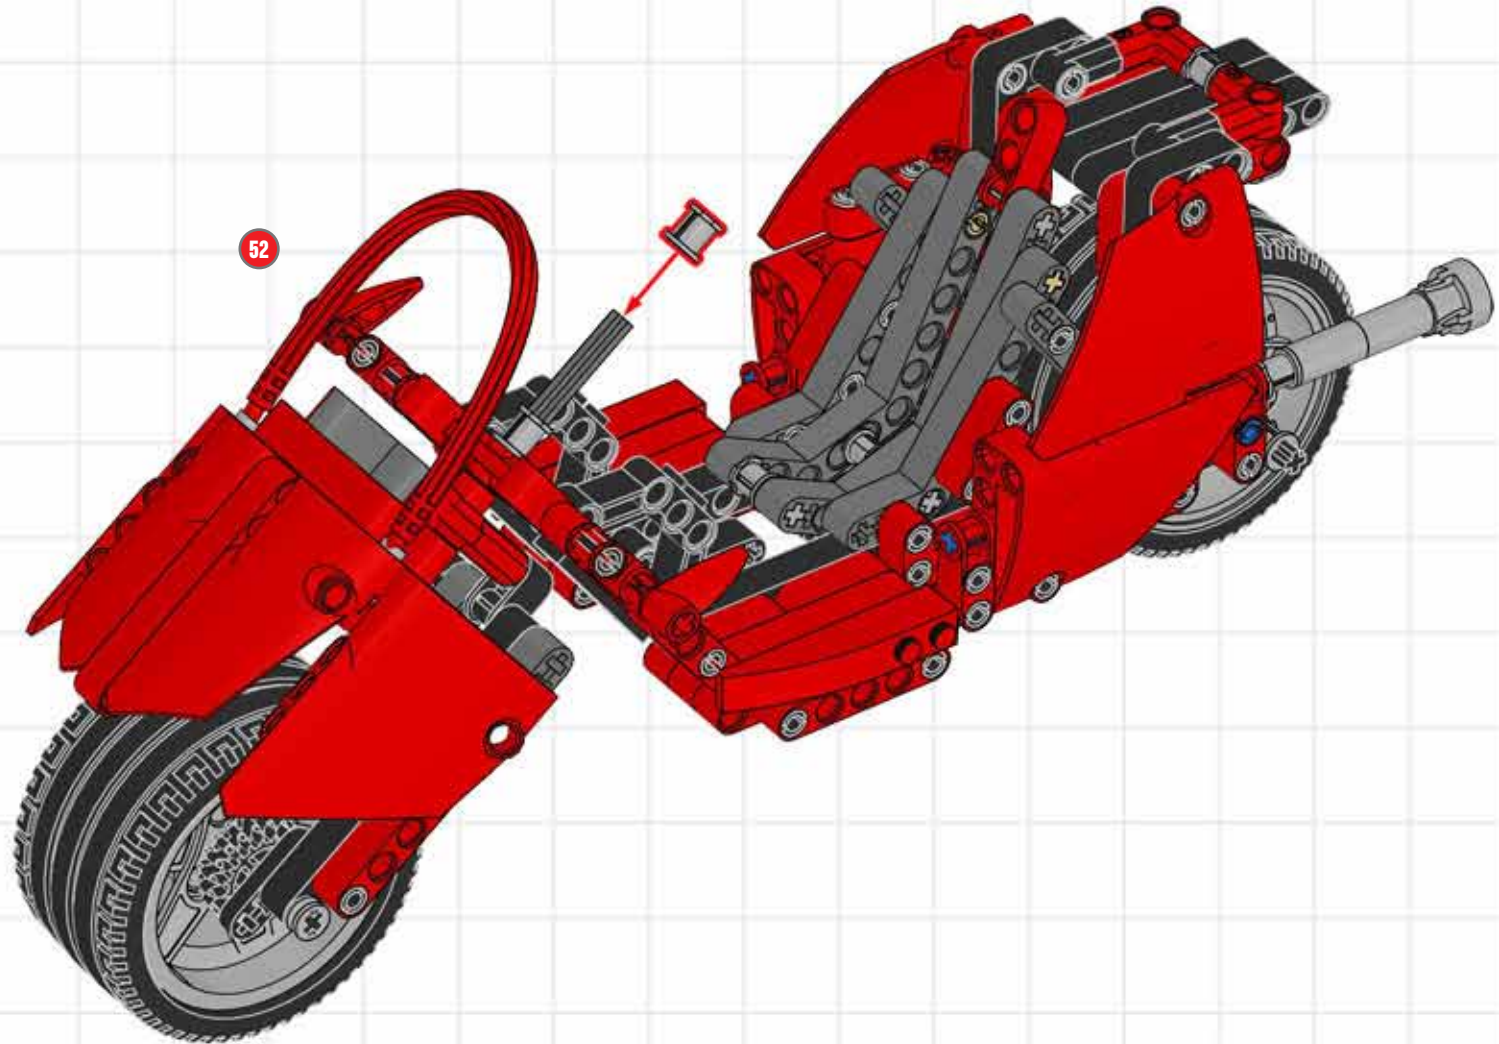

BUILD A CUSTOM CHOPPER!

LEGO TECHNIC

A chopper is a motorcycle that has been modified, or 'chopped', to run low to the ground. They have an extended and inclined front-end, often with a seat rather than a saddle. Usually a chopper is stripped down to reduce weight, but this little beauty has been suped-up with the futuristic lines of a modern superbike! ■

CUSTOM CHOPPER BUILDING STEPS!

CUSTOM CHOPPER BUILDING STEPS!

CUSTOM CHOPPER BUILDING STEPS!

CUSTOM CHOPPER BUILDING STEPS!

CUSTOM CHOPPER BUILDING STEPS!

CUSTOM CHOPPER BUILDING STEPS!