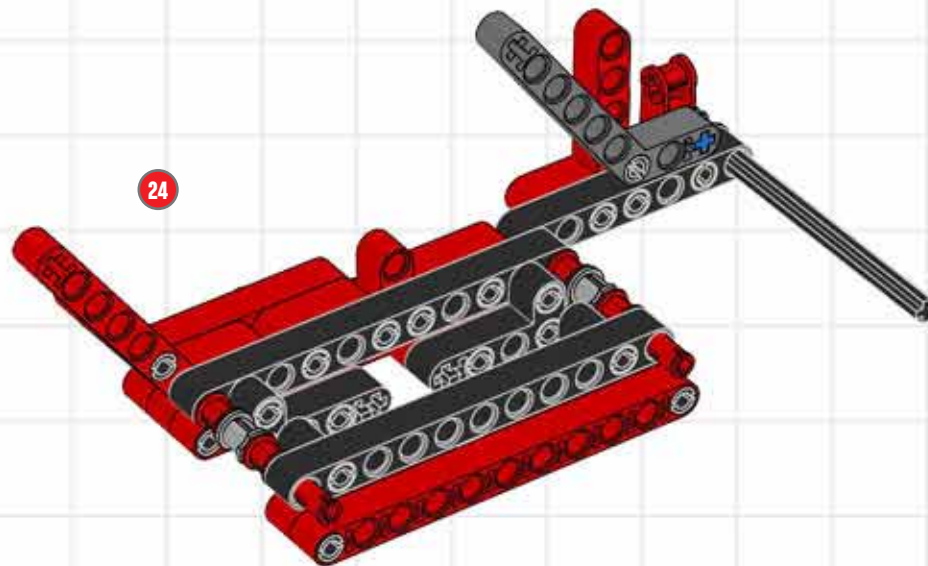

BUILD A CUSTOM CHOPPER!

LEGO TECHNIC

A chopper is a motorcycle that has been modified, or 'chopped', to run low to the ground. They have an extended and inclined front-end, often with a seat rather than a saddle. Usually a chopper is stripped down to reduce weight, but this little beauty has been suped-up with the futuristic lines of a modern superbike! ■

LEGO club™

Turn your Supercar
into a Superbike
using elements from
LEGO® Technic set 8070!

CUSTOM CHOPPER BUILDING STEPS!

CUSTOM CHOPPER BUILDING STEPS!

CUSTOM CHOPPER BUILDING STEPS!

CUSTOM CHOPPER BUILDING STEPS!

CUSTOM CHOPPER BUILDING STEPS!

CUSTOM CHOPPER BUILDING STEPS!

CUSTOM CHOPPER BUILDING STEPS!

CUSTOM CHOPPER BUILDING STEPS!

CUSTOM CHOPPER BUILDING STEPS!

CUSTOM CHOPPER BUILDING STEPS!

CUSTOM CHOPPER BUILDING STEPS!