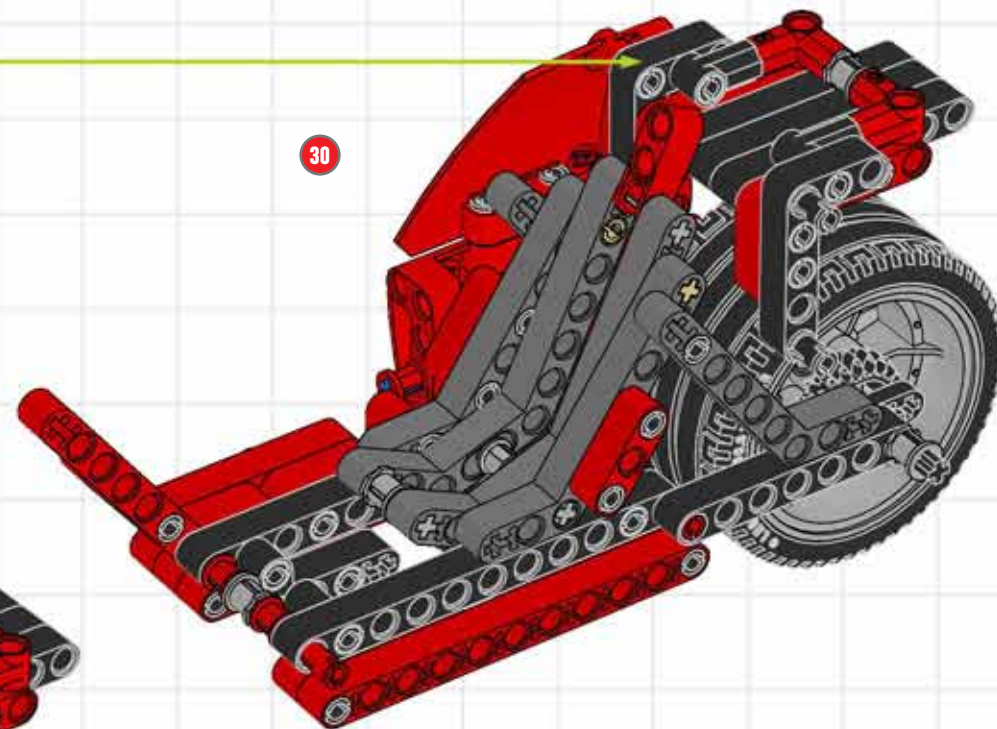

BUILD A CUSTOM CHOPPER!

LEGO TECHNIC

A chopper is a motorcycle that has been modified, or 'chopped', to run low to the ground. They have an extended and inclined front-end, often with a seat rather than a saddle. Usually a chopper is stripped down to reduce weight, but this little beauty has been suped-up with the futuristic lines of a modern superbike! ■

LEGO club™

Turn your Supercar
into a Superbike
using elements from
LEGO® Technic set 8070!

CUSTOM CHOPPER BUILDING STEPS!

CUSTOM CHOPPER BUILDING STEPS!

CUSTOM CHOPPER BUILDING STEPS!

CUSTOM CHOPPER BUILDING STEPS!

CUSTOM CHOPPER BUILDING STEPS!

CUSTOM CHOPPER BUILDING STEPS!

CUSTOM CHOPPER BUILDING STEPS!

CUSTOM CHOPPER BUILDING STEPS!

CUSTOM CHOPPER BUILDING STEPS!

CUSTOM CHOPPER BUILDING STEPS!

CUSTOM CHOPPER BUILDING STEPS!