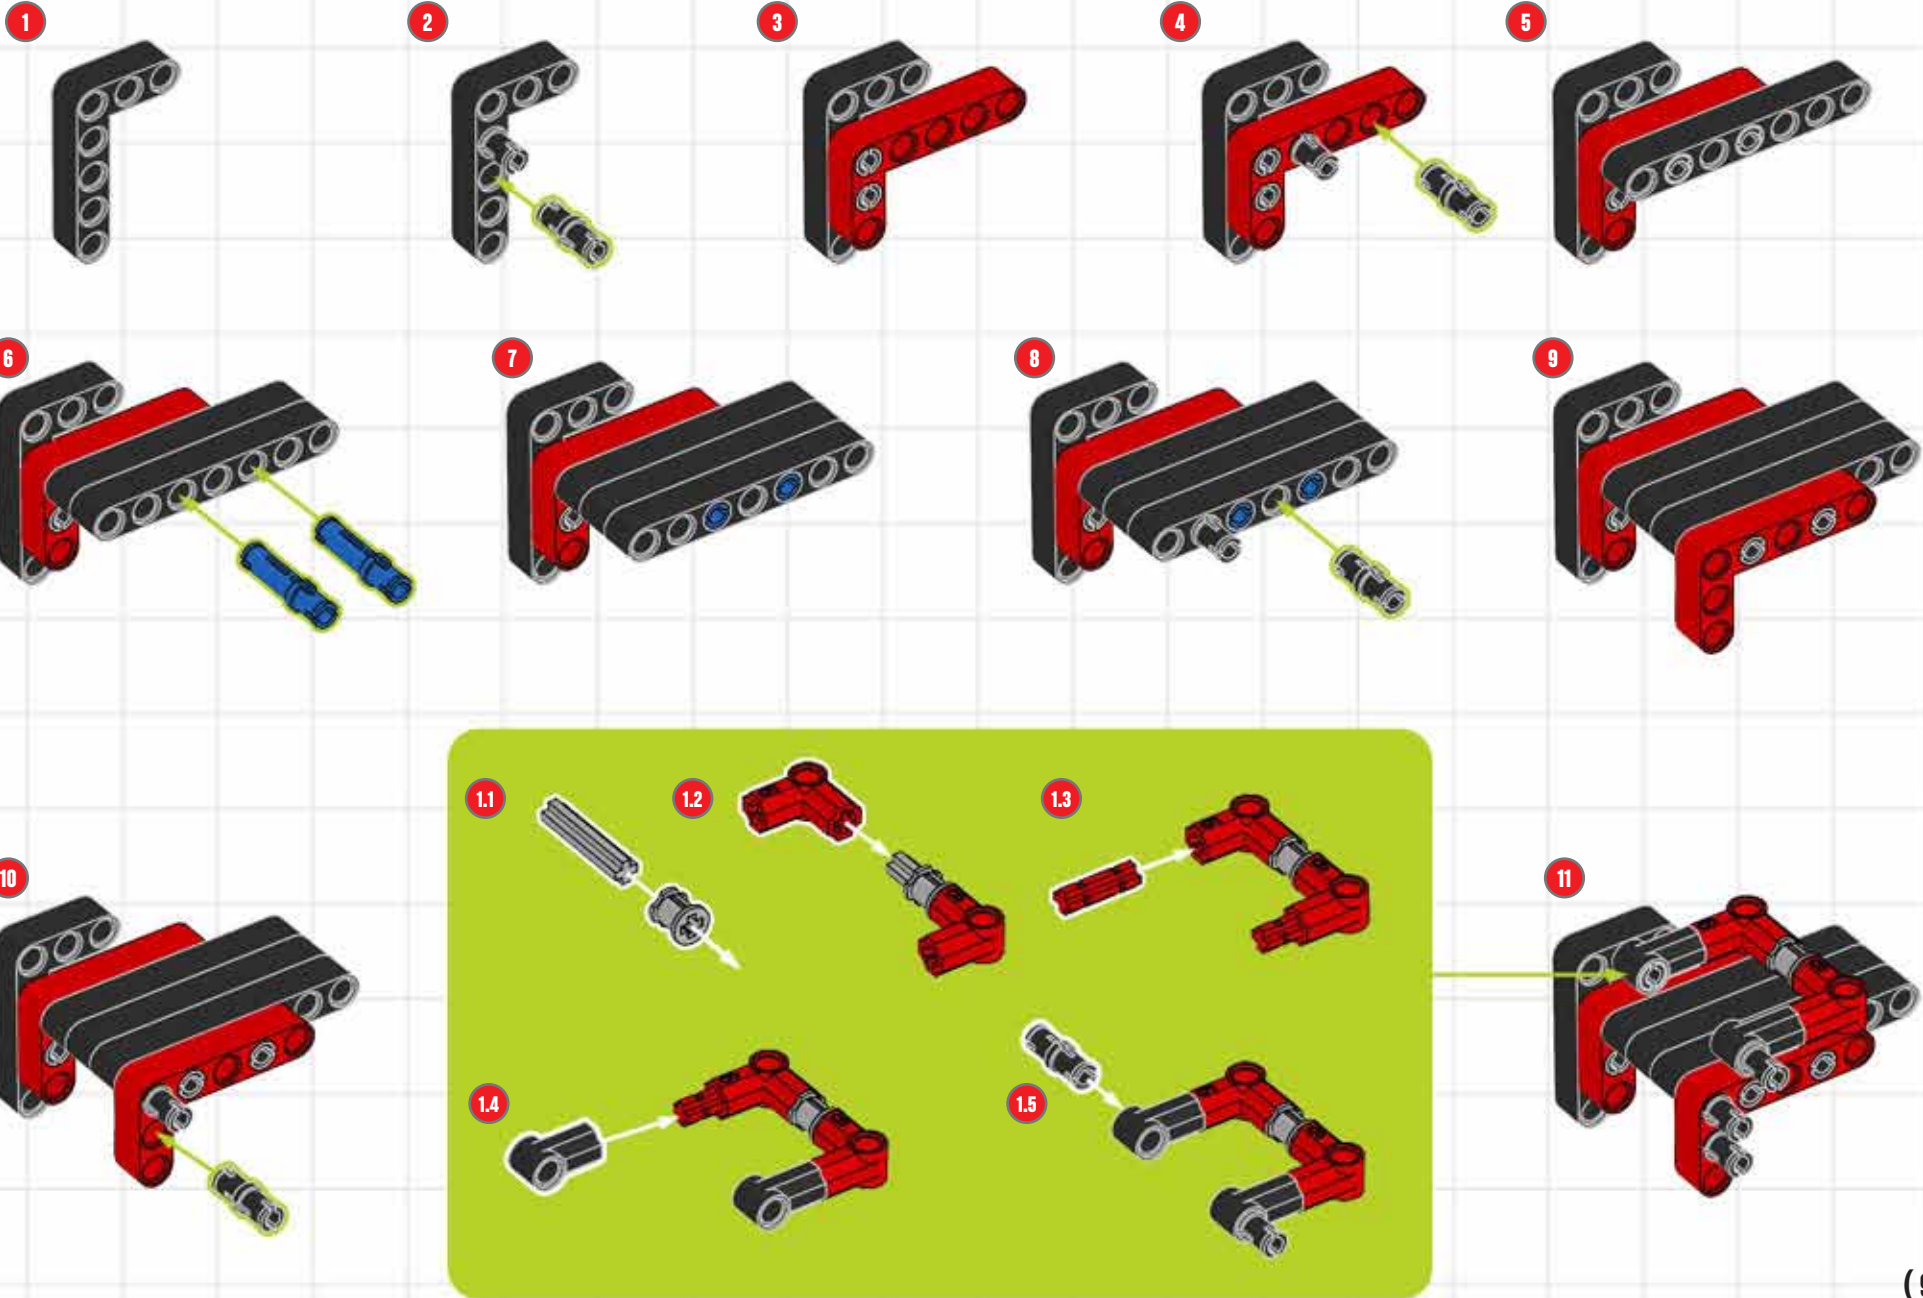

CUSTOM CHOPPER BUILDING STEPS!