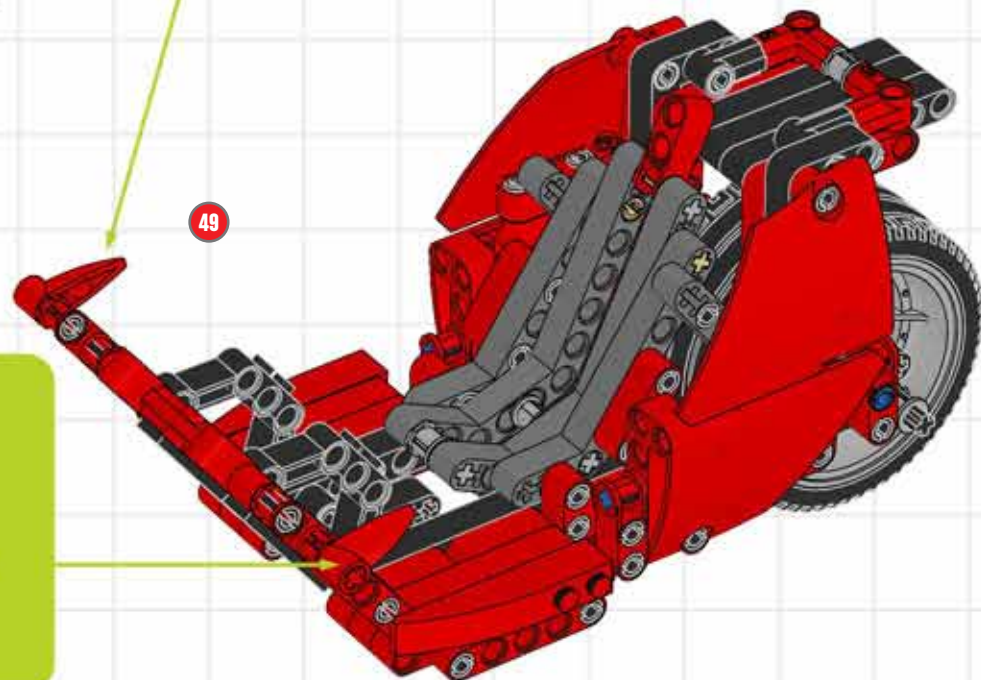

BUILD A CUSTOM CHOPPER!

LEGO TECHNIC

A chopper is a motorcycle that has been modified, or 'chopped', to run low to the ground. They have an extended and inclined front-end, often with a seat rather than a saddle. Usually a chopper is stripped down to reduce weight, but this little beauty has been suped-up with the futuristic lines of a modern superbike! ■

CUSTOM CHOPPER BUILDING STEPS!

CUSTOM CHOPPER BUILDING STEPS!

CUSTOM CHOPPER BUILDING STEPS!

CUSTOM CHOPPER BUILDING STEPS!

CUSTOM CHOPPER BUILDING STEPS!

CUSTOM CHOPPER BUILDING STEPS!

50

CUSTOM CHOPPER BUILDING STEPS!