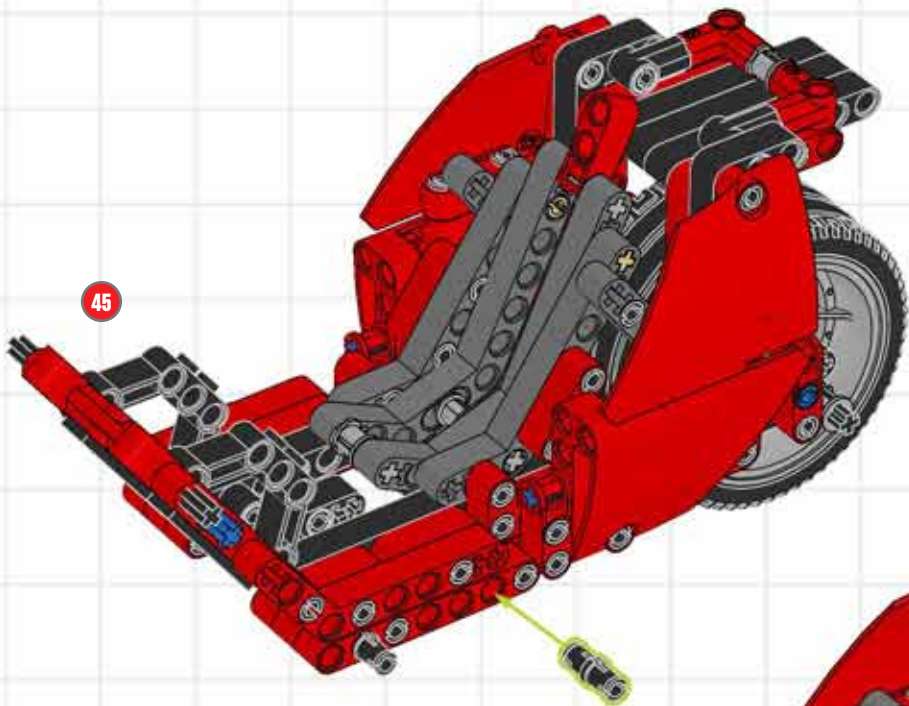

BUILD A CUSTOM CHOPPER!

LEGO TECHNIC

A chopper is a motorcycle that has been modified, or 'chopped', to run low to the ground. They have an extended and inclined front-end, often with a seat rather than a saddle. Usually a chopper is stripped down to reduce weight, but this little beauty has been suped-up with the futuristic lines of a modern superbike! ■

CUSTOM CHOPPER BUILDING STEPS!

CUSTOM CHOPPER BUILDING STEPS!

CUSTOM CHOPPER BUILDING STEPS!

CUSTOM CHOPPER BUILDING STEPS!

CUSTOM CHOPPER BUILDING STEPS!

CUSTOM CHOPPER BUILDING STEPS!

50

CUSTOM CHOPPER BUILDING STEPS!