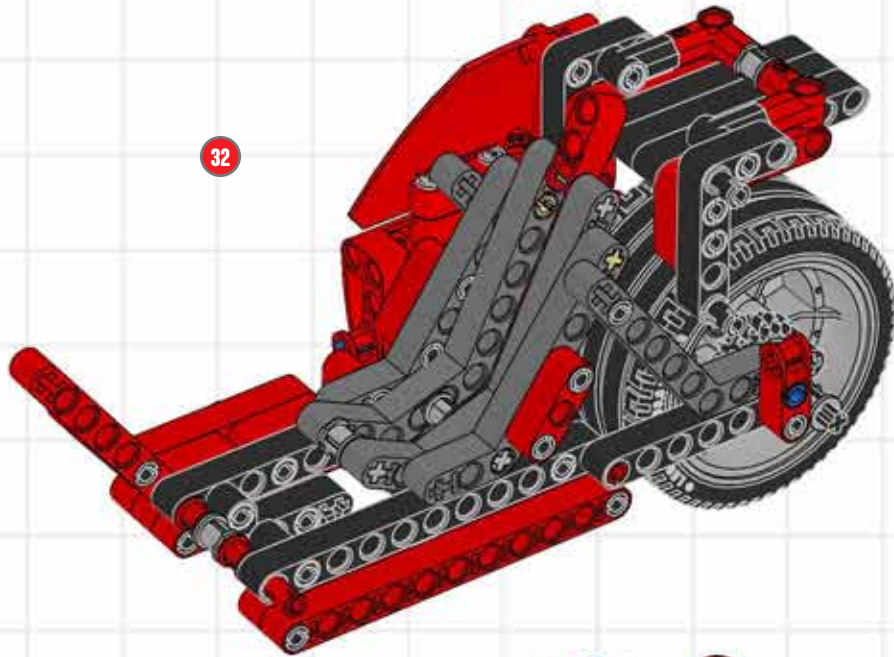

CUSTOM CHOPPER BUILDING STEPS!