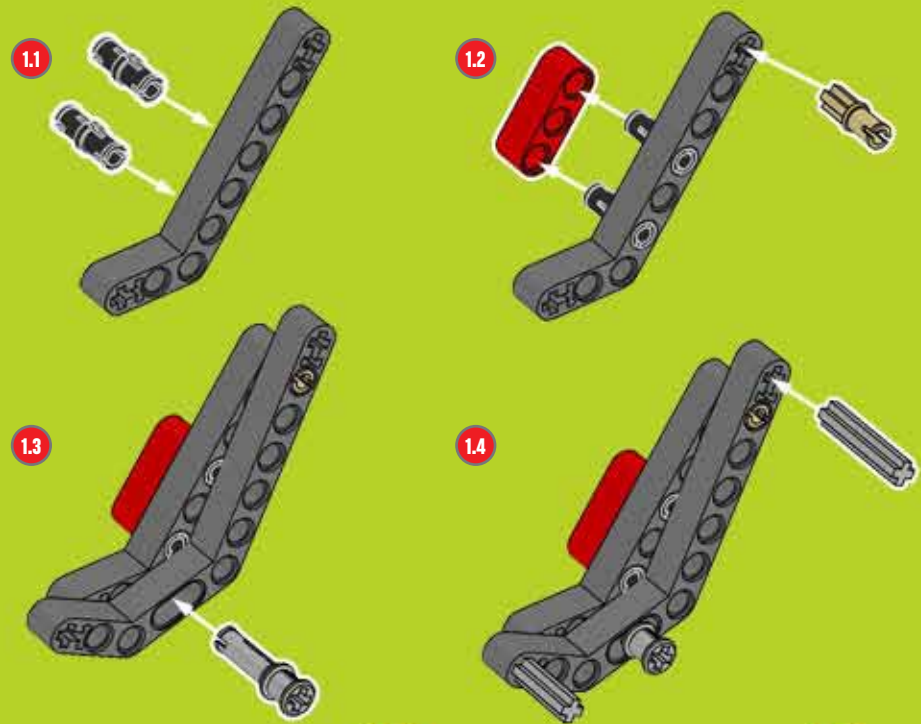

CUSTOM CHOPPER BUILDING STEPS!