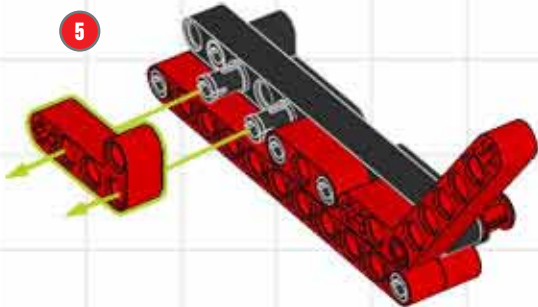

BUILD A CUSTOM CHOPPER!

LEGO TECHNIC

A chopper is a motorcycle that has been modified, or 'chopped', to run low to the ground. They have an extended and inclined front-end, often with a seat rather than a saddle. Usually a chopper is stripped down to reduce weight, but this little beauty has been suped-up with the futuristic lines of a modern superbike! ■

LEGO club™

Turn your Supercar
into a Superbike
using elements from
LEGO® Technic set 8070!

CUSTOM CHOPPER BUILDING STEPS!

CUSTOM CHOPPER BUILDING STEPS!

CUSTOM CHOPPER BUILDING STEPS!

CUSTOM CHOPPER BUILDING STEPS!