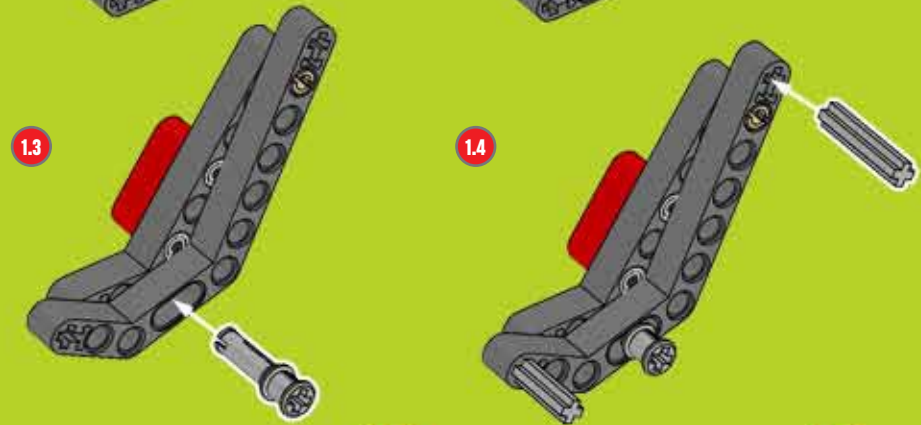

CUSTOM CHOPPER BUILDING STEPS!