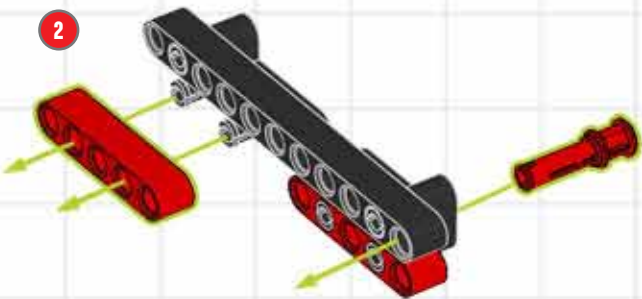

BUILD A CUSTOM CHOPPER!

LEGO TECHNIC

A chopper is a motorcycle that has been modified, or 'chopped', to run low to the ground. They have an extended and inclined front-end, often with a seat rather than a saddle. Usually a chopper is stripped down to reduce weight, but this little beauty has been suped-up with the futuristic lines of a modern superbike! ■

LEGO club™

Turn your Supercar
into a Superbike
using elements from
LEGO® Technic set 8070!

CUSTOM CHOPPER BUILDING STEPS!

CUSTOM CHOPPER BUILDING STEPS!

CUSTOM CHOPPER BUILDING STEPS!

CUSTOM CHOPPER BUILDING STEPS!