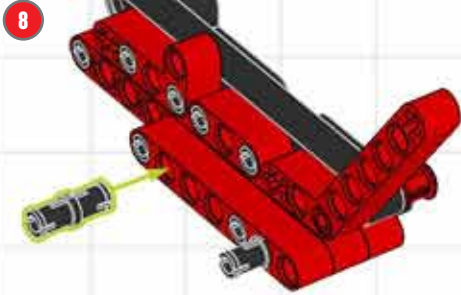

BUILD A CUSTOM CHOPPER!

LEGO TECHNIC

A chopper is a motorcycle that has been modified, or 'chopped', to run low to the ground. They have an extended and inclined front-end, often with a seat rather than a saddle. Usually a chopper is stripped down to reduce weight, but this little beauty has been suped-up with the futuristic lines of a modern superbike! ■

LEGO club™

Turn your Supercar
into a Superbike
using elements from
LEGO® Technic set 8070!

CUSTOM CHOPPER BUILDING STEPS!

CUSTOM CHOPPER BUILDING STEPS!

CUSTOM CHOPPER BUILDING STEPS!

CUSTOM CHOPPER BUILDING STEPS!