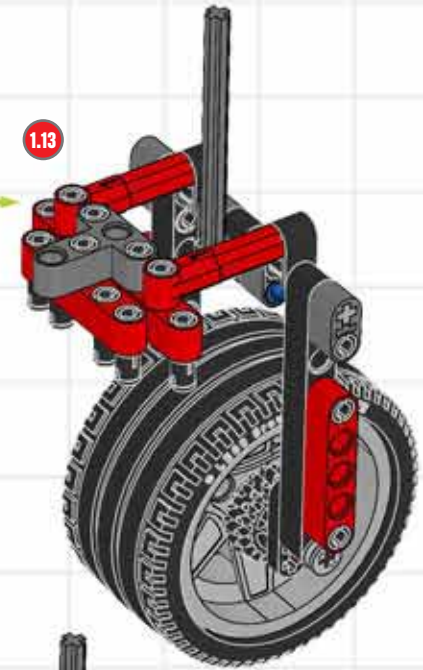

CUSTOM CHOPPER BUILDING STEPS!