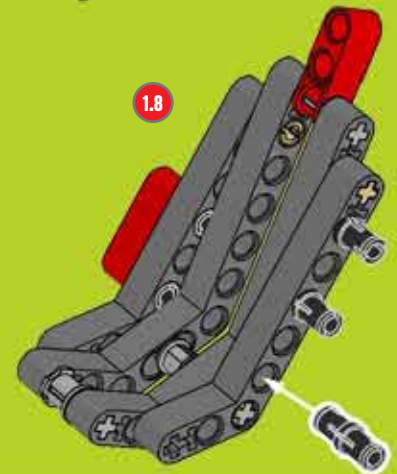

CUSTOM CHOPPER BUILDING STEPS!