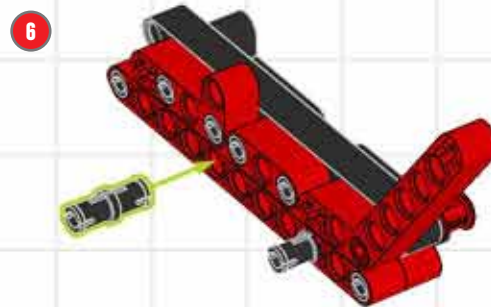

BUILD A CUSTOM CHOPPER!

LEGO TECHNIC

A chopper is a motorcycle that has been modified, or 'chopped', to run low to the ground. They have an extended and inclined front-end, often with a seat rather than a saddle. Usually a chopper is stripped down to reduce weight, but this little beauty has been suped-up with the futuristic lines of a modern superbike! ■

LEGO club™

Turn your Supercar
into a Superbike
using elements from
LEGO® Technic set 8070!

CUSTOM CHOPPER BUILDING STEPS!

CUSTOM CHOPPER BUILDING STEPS!

CUSTOM CHOPPER BUILDING STEPS!

CUSTOM CHOPPER BUILDING STEPS!