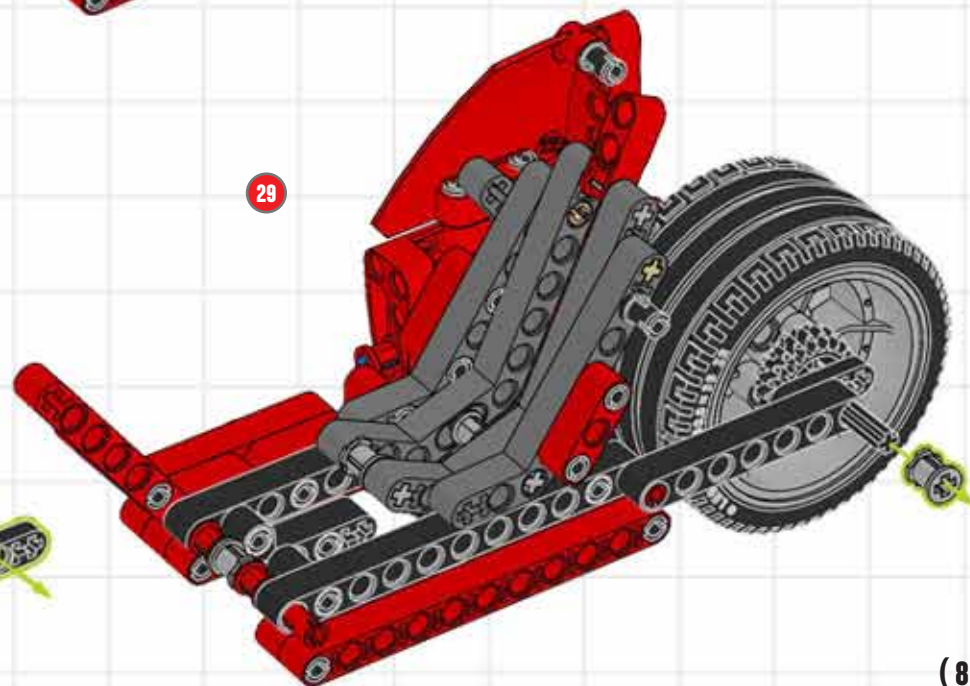

BUILD A CUSTOM CHOPPER!

LEGO TECHNIC

A chopper is a motorcycle that has been modified, or 'chopped', to run low to the ground. They have an extended and inclined front-end, often with a seat rather than a saddle. Usually a chopper is stripped down to reduce weight, but this little beauty has been suped-up with the futuristic lines of a modern superbike! ■

LEGO club™

Turn your Supercar
into a Superbike
using elements from
LEGO® Technic set 8070!

CUSTOM CHOPPER BUILDING STEPS!

CUSTOM CHOPPER BUILDING STEPS!

CUSTOM CHOPPER BUILDING STEPS!

CUSTOM CHOPPER BUILDING STEPS!

CUSTOM CHOPPER BUILDING STEPS!

CUSTOM CHOPPER BUILDING STEPS!

CUSTOM CHOPPER BUILDING STEPS!

CUSTOM CHOPPER BUILDING STEPS!

CUSTOM CHOPPER BUILDING STEPS!

CUSTOM CHOPPER BUILDING STEPS!

CUSTOM CHOPPER BUILDING STEPS!