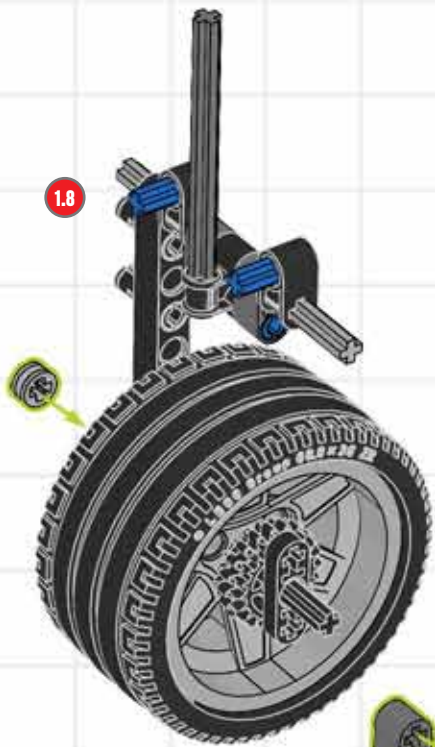

CUSTOM CHOPPER BUILDING STEPS!