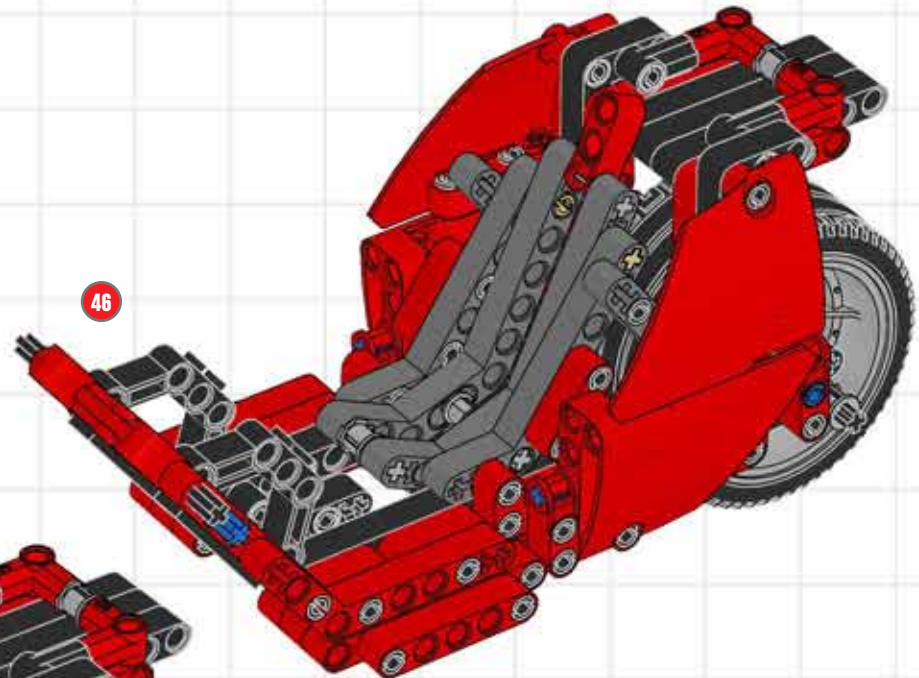

BUILD A CUSTOM CHOPPER!

LEGO TECHNIC

A chopper is a motorcycle that has been modified, or 'chopped', to run low to the ground. They have an extended and inclined front-end, often with a seat rather than a saddle. Usually a chopper is stripped down to reduce weight, but this little beauty has been suped-up with the futuristic lines of a modern superbike! ■

CUSTOM CHOPPER BUILDING STEPS!

CUSTOM CHOPPER BUILDING STEPS!

CUSTOM CHOPPER BUILDING STEPS!

CUSTOM CHOPPER BUILDING STEPS!

CUSTOM CHOPPER BUILDING STEPS!

CUSTOM CHOPPER BUILDING STEPS!

50

CUSTOM CHOPPER BUILDING STEPS!