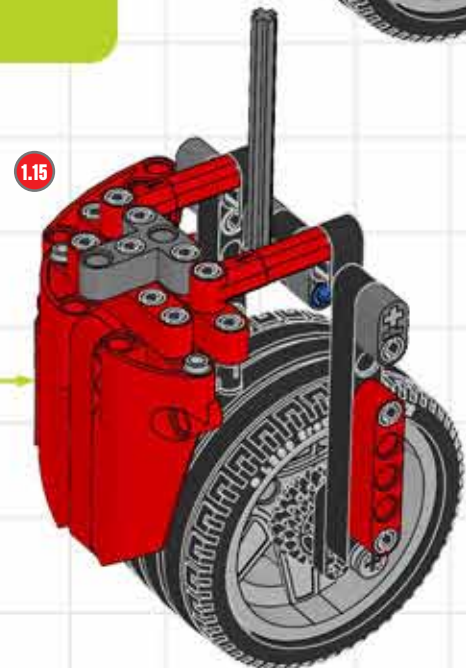

CUSTOM CHOPPER BUILDING STEPS!