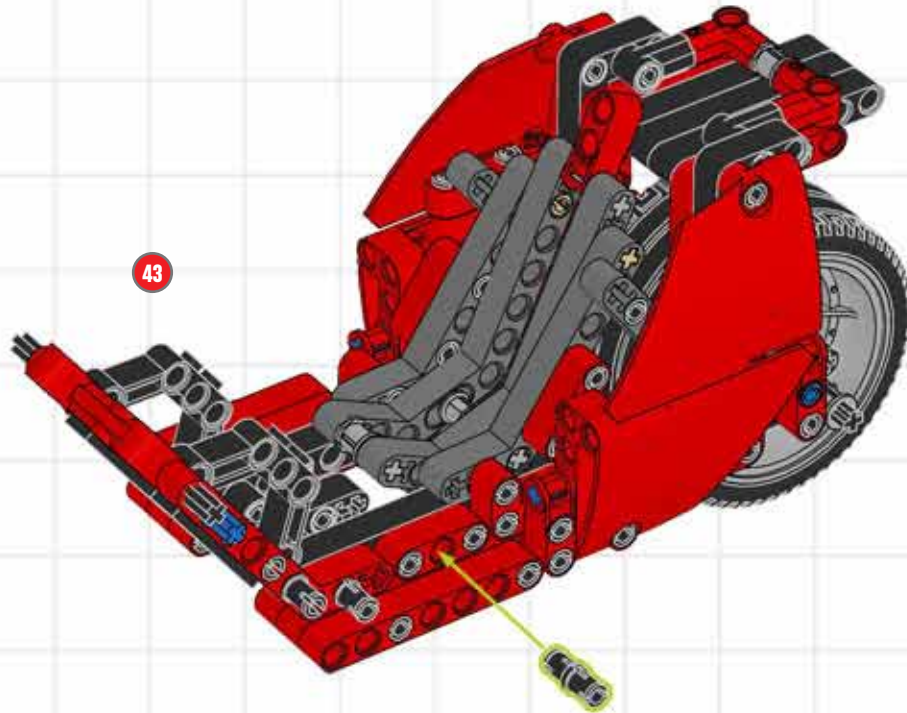

CUSTOM CHOPPER BUILDING STEPS!