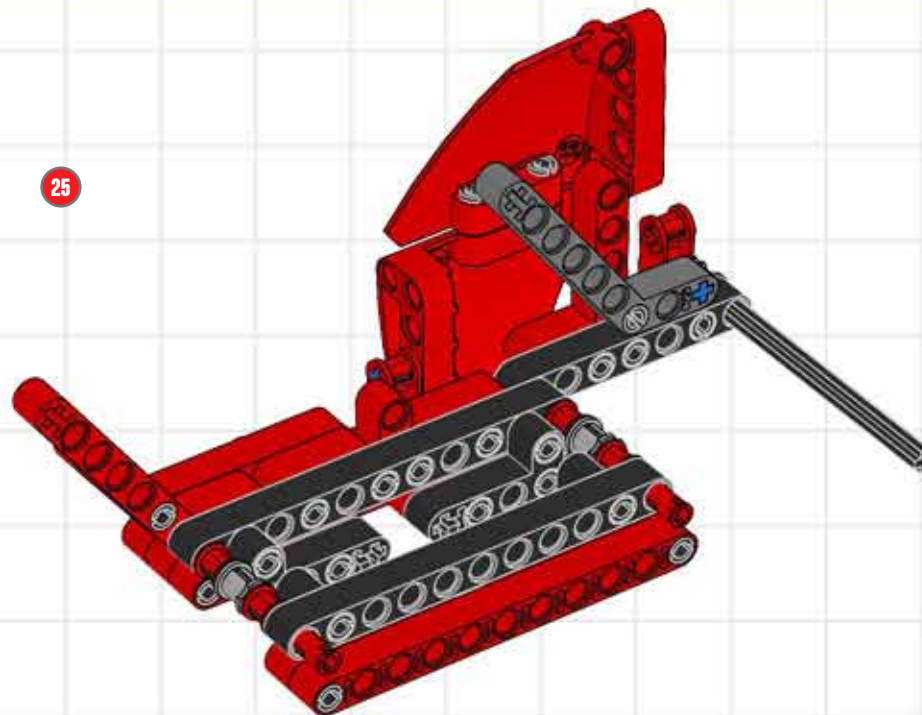

BUILD A CUSTOM CHOPPER!

LEGO TECHNIC

A chopper is a motorcycle that has been modified, or 'chopped', to run low to the ground. They have an extended and inclined front-end, often with a seat rather than a saddle. Usually a chopper is stripped down to reduce weight, but this little beauty has been suped-up with the futuristic lines of a modern superbike! ■

LEGO club™

Turn your Supercar
into a Superbike
using elements from
LEGO® Technic set 8070!

CUSTOM CHOPPER BUILDING STEPS!

CUSTOM CHOPPER BUILDING STEPS!

CUSTOM CHOPPER BUILDING STEPS!

CUSTOM CHOPPER BUILDING STEPS!

CUSTOM CHOPPER BUILDING STEPS!

CUSTOM CHOPPER BUILDING STEPS!

CUSTOM CHOPPER BUILDING STEPS!

CUSTOM CHOPPER BUILDING STEPS!

CUSTOM CHOPPER BUILDING STEPS!

CUSTOM CHOPPER BUILDING STEPS!

CUSTOM CHOPPER BUILDING STEPS!