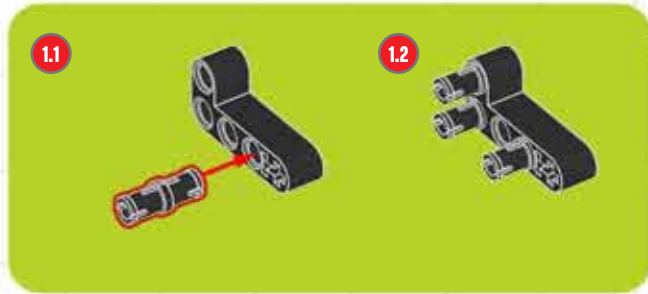

BUILD A CUSTOM CHOPPER!

LEGO TECHNIC

A chopper is a motorcycle that has been modified, or 'chopped', to run low to the ground. They have an extended and inclined front-end, often with a seat rather than a saddle. Usually a chopper is stripped down to reduce weight, but this little beauty has been suped-up with the futuristic lines of a modern superbike! ■

LEGO club™

Turn your Supercar
into a Superbike
using elements from
LEGO® Technic set 8070!

CUSTOM CHOPPER BUILDING STEPS!

CUSTOM CHOPPER BUILDING STEPS!

CUSTOM CHOPPER BUILDING STEPS!

CUSTOM CHOPPER BUILDING STEPS!