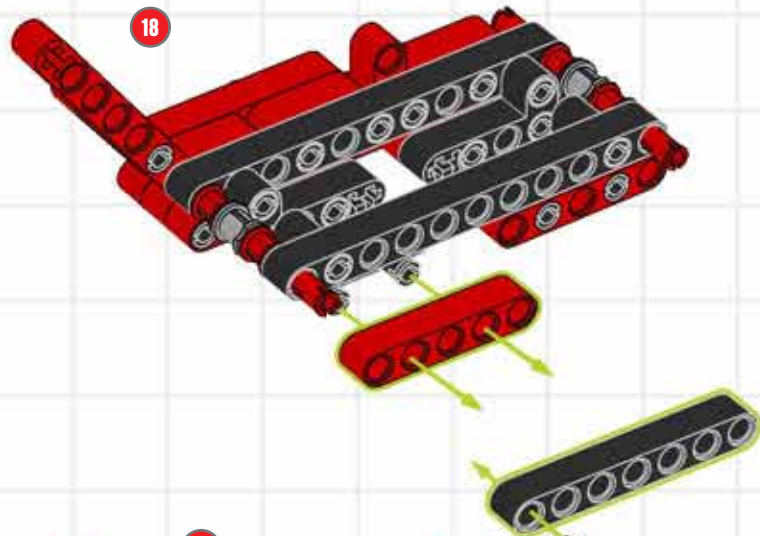

BUILD A CUSTOM CHOPPER!

LEGO TECHNIC

A chopper is a motorcycle that has been modified, or 'chopped', to run low to the ground. They have an extended and inclined front-end, often with a seat rather than a saddle. Usually a chopper is stripped down to reduce weight, but this little beauty has been suped-up with the futuristic lines of a modern superbike! ■

LEGO club™

Turn your Supercar
into a Superbike
using elements from
LEGO® Technic set 8070!

CUSTOM CHOPPER BUILDING STEPS!

CUSTOM CHOPPER BUILDING STEPS!

CUSTOM CHOPPER BUILDING STEPS!

CUSTOM CHOPPER BUILDING STEPS!

CUSTOM CHOPPER BUILDING STEPS!

CUSTOM CHOPPER BUILDING STEPS!

CUSTOM CHOPPER BUILDING STEPS!

CUSTOM CHOPPER BUILDING STEPS!

CUSTOM CHOPPER BUILDING STEPS!

CUSTOM CHOPPER BUILDING STEPS!

CUSTOM CHOPPER BUILDING STEPS!