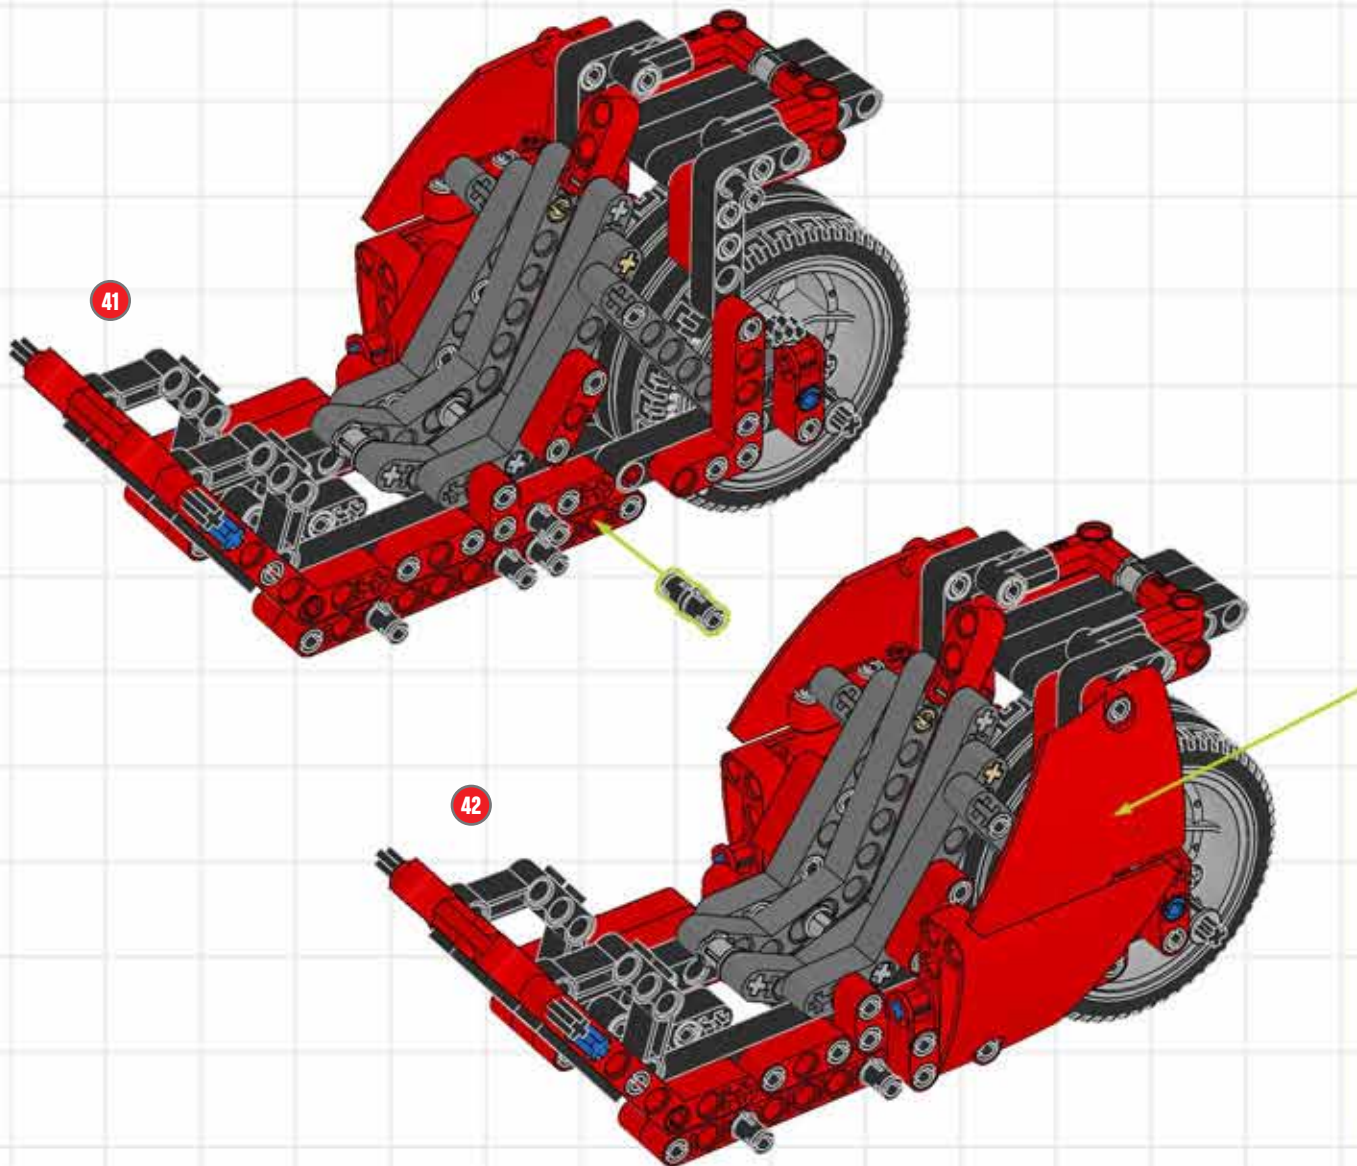

CUSTOM CHOPPER BUILDING STEPS!