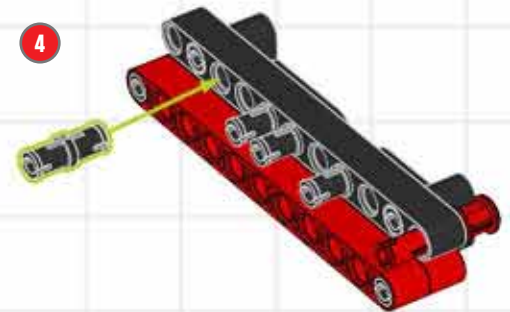

BUILD A CUSTOM CHOPPER!

LEGO TECHNIC

A chopper is a motorcycle that has been modified, or 'chopped', to run low to the ground. They have an extended and inclined front-end, often with a seat rather than a saddle. Usually a chopper is stripped down to reduce weight, but this little beauty has been suped-up with the futuristic lines of a modern superbike! ■

LEGO club™

Turn your Supercar
into a Superbike
using elements from
LEGO® Technic set 8070!

CUSTOM CHOPPER BUILDING STEPS!

CUSTOM CHOPPER BUILDING STEPS!

CUSTOM CHOPPER BUILDING STEPS!

CUSTOM CHOPPER BUILDING STEPS!