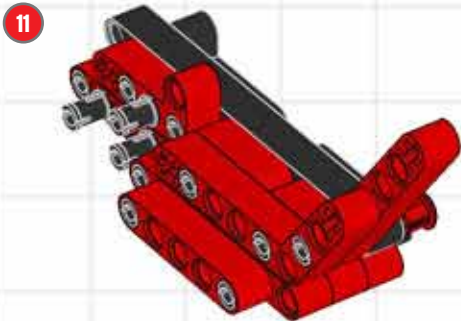

BUILD A CUSTOM CHOPPER!

LEGO TECHNIC

A chopper is a motorcycle that has been modified, or 'chopped', to run low to the ground. They have an extended and inclined front-end, often with a seat rather than a saddle. Usually a chopper is stripped down to reduce weight, but this little beauty has been suped-up with the futuristic lines of a modern superbike! ■

LEGO club™

Turn your Supercar
into a Superbike
using elements from
LEGO® Technic set 8070!

CUSTOM CHOPPER BUILDING STEPS!

CUSTOM CHOPPER BUILDING STEPS!

CUSTOM CHOPPER BUILDING STEPS!

CUSTOM CHOPPER BUILDING STEPS!