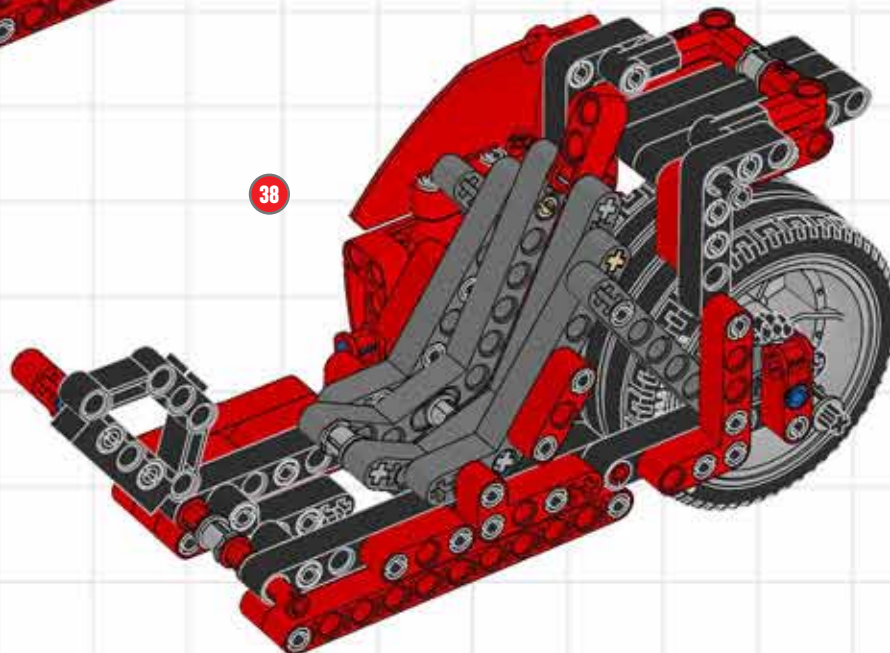

CUSTOM CHOPPER BUILDING STEPS!