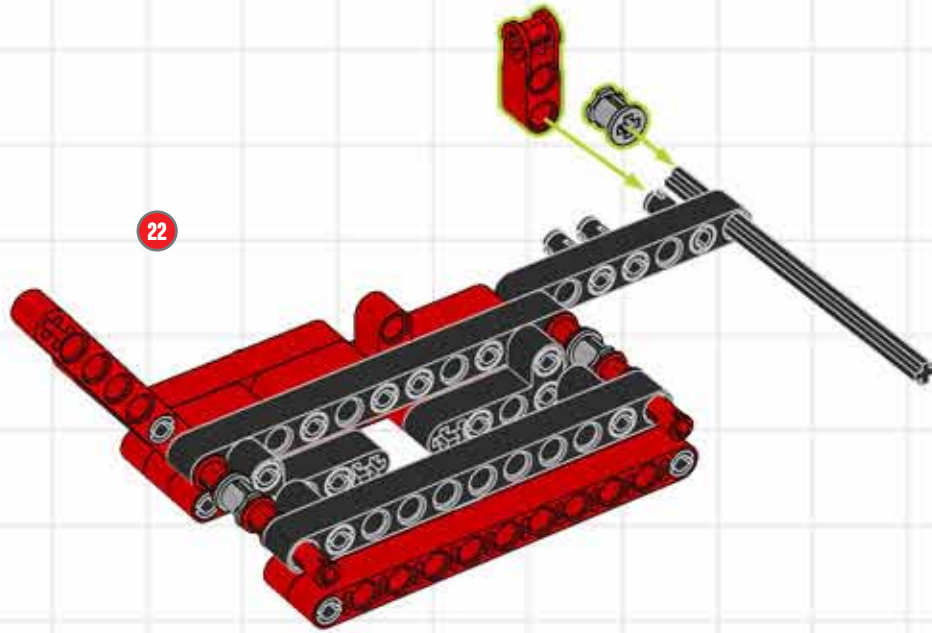

BUILD A CUSTOM CHOPPER!

LEGO TECHNIC

A chopper is a motorcycle that has been modified, or 'chopped', to run low to the ground. They have an extended and inclined front-end, often with a seat rather than a saddle. Usually a chopper is stripped down to reduce weight, but this little beauty has been suped-up with the futuristic lines of a modern superbike! ■

LEGO club™

Turn your Supercar
into a Superbike
using elements from
LEGO® Technic set 8070!

CUSTOM CHOPPER BUILDING STEPS!

CUSTOM CHOPPER BUILDING STEPS!

CUSTOM CHOPPER BUILDING STEPS!

CUSTOM CHOPPER BUILDING STEPS!

CUSTOM CHOPPER BUILDING STEPS!

CUSTOM CHOPPER BUILDING STEPS!

CUSTOM CHOPPER BUILDING STEPS!

CUSTOM CHOPPER BUILDING STEPS!

CUSTOM CHOPPER BUILDING STEPS!

CUSTOM CHOPPER BUILDING STEPS!

CUSTOM CHOPPER BUILDING STEPS!