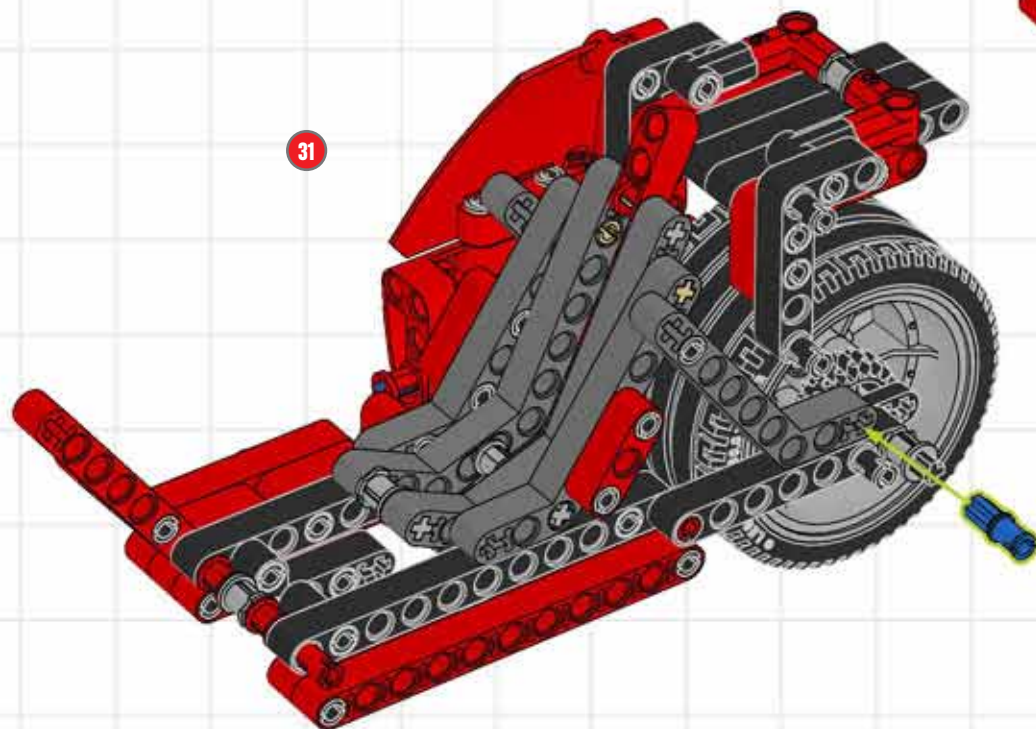

CUSTOM CHOPPER BUILDING STEPS!