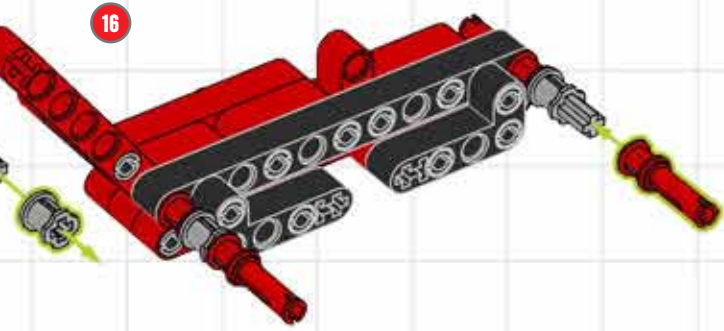

BUILD A CUSTOM CHOPPER!

LEGO TECHNIC

A chopper is a motorcycle that has been modified, or 'chopped', to run low to the ground. They have an extended and inclined front-end, often with a seat rather than a saddle. Usually a chopper is stripped down to reduce weight, but this little beauty has been suped-up with the futuristic lines of a modern superbike! ■

LEGO club™

Turn your Supercar
into a Superbike
using elements from
LEGO® Technic set 8070!

CUSTOM CHOPPER BUILDING STEPS!

CUSTOM CHOPPER BUILDING STEPS!

CUSTOM CHOPPER BUILDING STEPS!

CUSTOM CHOPPER BUILDING STEPS!