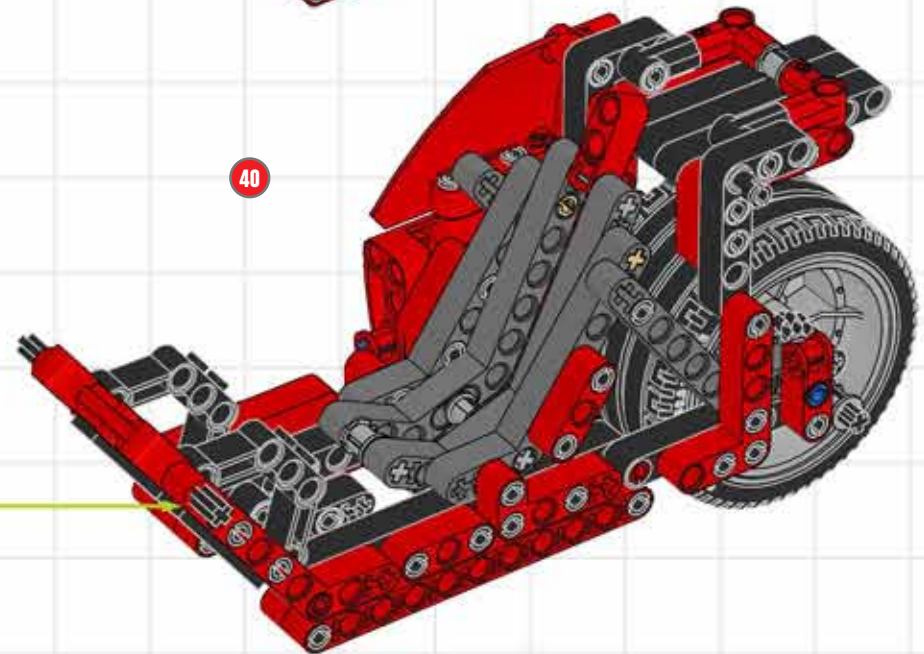

CUSTOM CHOPPER BUILDING STEPS!