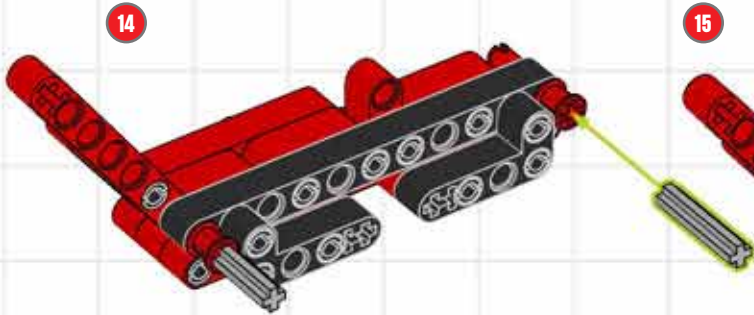

BUILD A CUSTOM CHOPPER!

LEGO TECHNIC

A chopper is a motorcycle that has been modified, or 'chopped', to run low to the ground. They have an extended and inclined front-end, often with a seat rather than a saddle. Usually a chopper is stripped down to reduce weight, but this little beauty has been suped-up with the futuristic lines of a modern superbike! ■

LEGO club™

Turn your Supercar
into a Superbike
using elements from
LEGO® Technic set 8070!

CUSTOM CHOPPER BUILDING STEPS!

CUSTOM CHOPPER BUILDING STEPS!

CUSTOM CHOPPER BUILDING STEPS!

CUSTOM CHOPPER BUILDING STEPS!