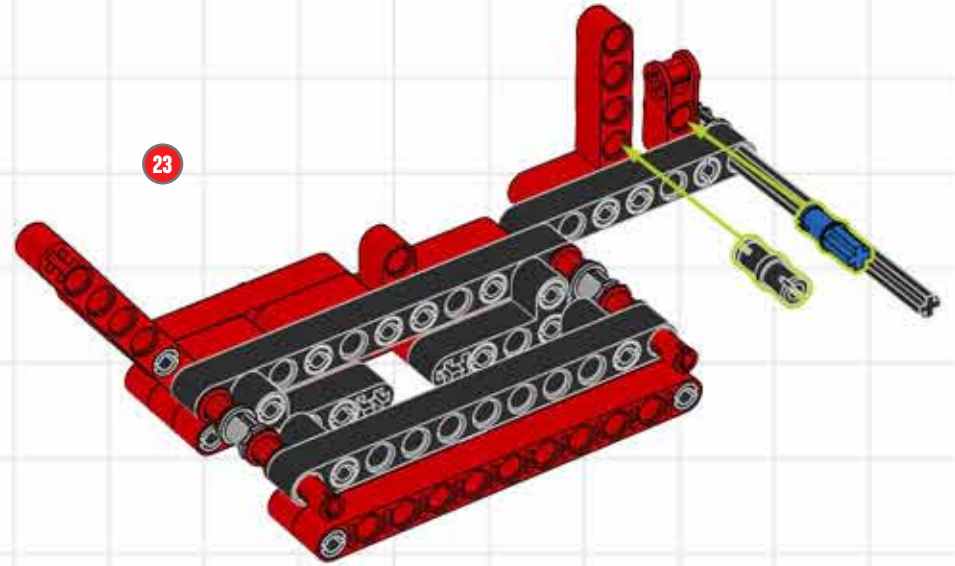

BUILD A CUSTOM CHOPPER!

LEGO TECHNIC

A chopper is a motorcycle that has been modified, or 'chopped', to run low to the ground. They have an extended and inclined front-end, often with a seat rather than a saddle. Usually a chopper is stripped down to reduce weight, but this little beauty has been suped-up with the futuristic lines of a modern superbike! ■

LEGO club™

Turn your Supercar
into a Superbike
using elements from
LEGO® Technic set 8070!

CUSTOM CHOPPER BUILDING STEPS!

CUSTOM CHOPPER BUILDING STEPS!

CUSTOM CHOPPER BUILDING STEPS!

CUSTOM CHOPPER BUILDING STEPS!

CUSTOM CHOPPER BUILDING STEPS!

CUSTOM CHOPPER BUILDING STEPS!

CUSTOM CHOPPER BUILDING STEPS!

CUSTOM CHOPPER BUILDING STEPS!

CUSTOM CHOPPER BUILDING STEPS!

CUSTOM CHOPPER BUILDING STEPS!

CUSTOM CHOPPER BUILDING STEPS!