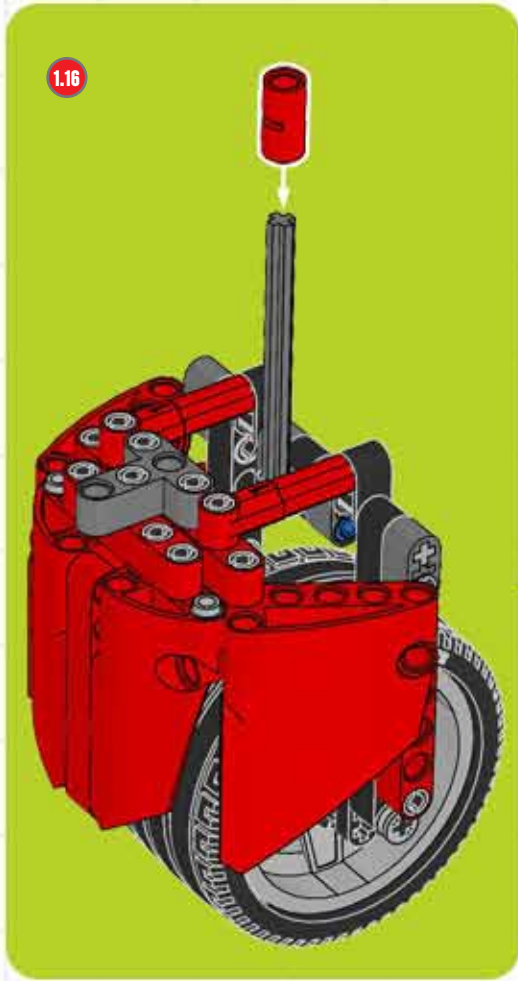

CUSTOM CHOPPER BUILDING STEPS!