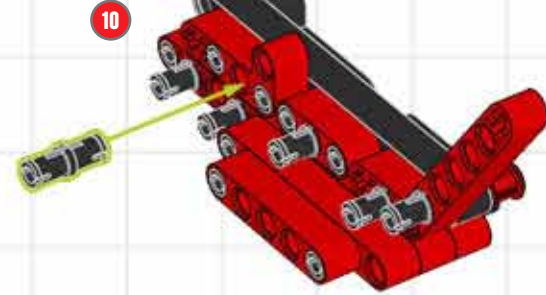

BUILD A CUSTOM CHOPPER!

LEGO TECHNIC

A chopper is a motorcycle that has been modified, or 'chopped', to run low to the ground. They have an extended and inclined front-end, often with a seat rather than a saddle. Usually a chopper is stripped down to reduce weight, but this little beauty has been suped-up with the futuristic lines of a modern superbike! ■

LEGO club™

Turn your Supercar
into a Superbike
using elements from
LEGO® Technic set 8070!

CUSTOM CHOPPER BUILDING STEPS!

CUSTOM CHOPPER BUILDING STEPS!

CUSTOM CHOPPER BUILDING STEPS!

CUSTOM CHOPPER BUILDING STEPS!