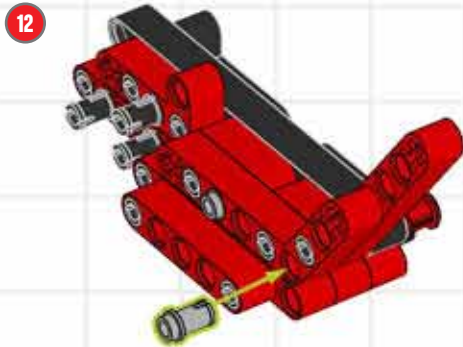

BUILD A CUSTOM CHOPPER!

LEGO TECHNIC

A chopper is a motorcycle that has been modified, or 'chopped', to run low to the ground. They have an extended and inclined front-end, often with a seat rather than a saddle. Usually a chopper is stripped down to reduce weight, but this little beauty has been suped-up with the futuristic lines of a modern superbike! ■

LEGO club™

Turn your Supercar
into a Superbike
using elements from
LEGO® Technic set 8070!

CUSTOM CHOPPER BUILDING STEPS!

CUSTOM CHOPPER BUILDING STEPS!

CUSTOM CHOPPER BUILDING STEPS!

CUSTOM CHOPPER BUILDING STEPS!