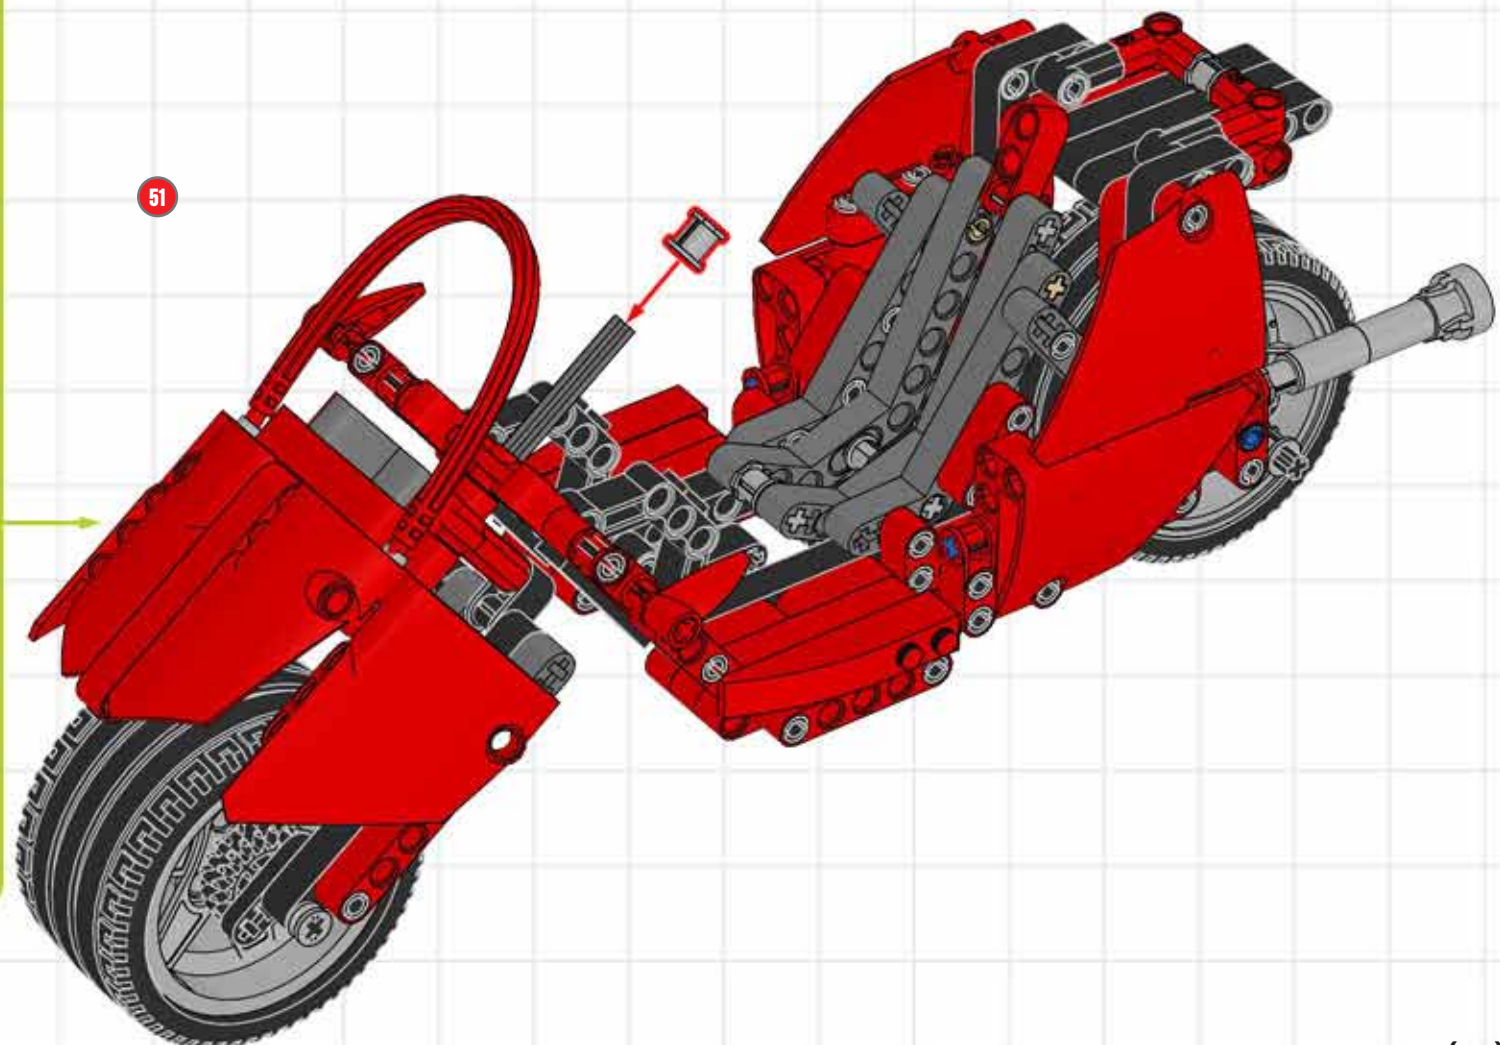

CUSTOM CHOPPER BUILDING STEPS!