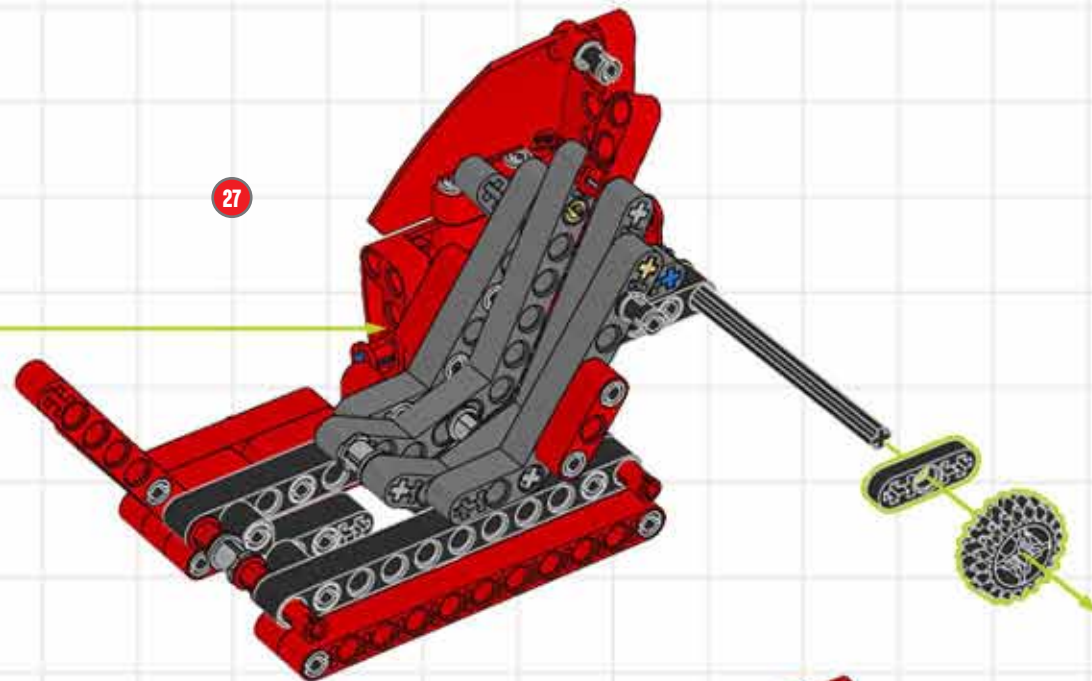

BUILD A CUSTOM CHOPPER!

LEGO TECHNIC

A chopper is a motorcycle that has been modified, or 'chopped', to run low to the ground. They have an extended and inclined front-end, often with a seat rather than a saddle. Usually a chopper is stripped down to reduce weight, but this little beauty has been suped-up with the futuristic lines of a modern superbike! ■

LEGO club™

Turn your Supercar
into a Superbike
using elements from
LEGO® Technic set 8070!

CUSTOM CHOPPER BUILDING STEPS!

CUSTOM CHOPPER BUILDING STEPS!

CUSTOM CHOPPER BUILDING STEPS!

CUSTOM CHOPPER BUILDING STEPS!

CUSTOM CHOPPER BUILDING STEPS!

CUSTOM CHOPPER BUILDING STEPS!

CUSTOM CHOPPER BUILDING STEPS!

CUSTOM CHOPPER BUILDING STEPS!

CUSTOM CHOPPER BUILDING STEPS!

CUSTOM CHOPPER BUILDING STEPS!

CUSTOM CHOPPER BUILDING STEPS!