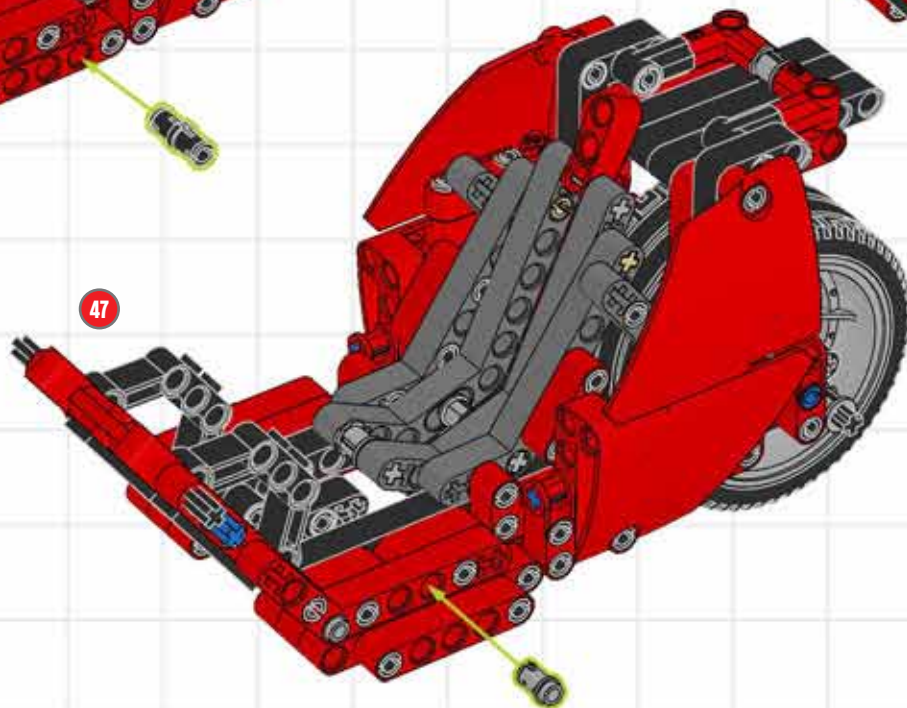

BUILD A CUSTOM CHOPPER!

LEGO TECHNIC

A chopper is a motorcycle that has been modified, or 'chopped', to run low to the ground. They have an extended and inclined front-end, often with a seat rather than a saddle. Usually a chopper is stripped down to reduce weight, but this little beauty has been suped-up with the futuristic lines of a modern superbike! ■

CUSTOM CHOPPER BUILDING STEPS!

CUSTOM CHOPPER BUILDING STEPS!

CUSTOM CHOPPER BUILDING STEPS!

CUSTOM CHOPPER BUILDING STEPS!

CUSTOM CHOPPER BUILDING STEPS!

CUSTOM CHOPPER BUILDING STEPS!

50

CUSTOM CHOPPER BUILDING STEPS!

CUSTOM CHOPPER BUILDING STEPS!

CUSTOM CHOPPER BUILDING STEPS!

CUSTOM CHOPPER BUILDING STEPS!

CUSTOM CHOPPER BUILDING STEPS!

CUSTOM CHOPPER BUILDING STEPS!

CUSTOM CHOPPER BUILDING STEPS!