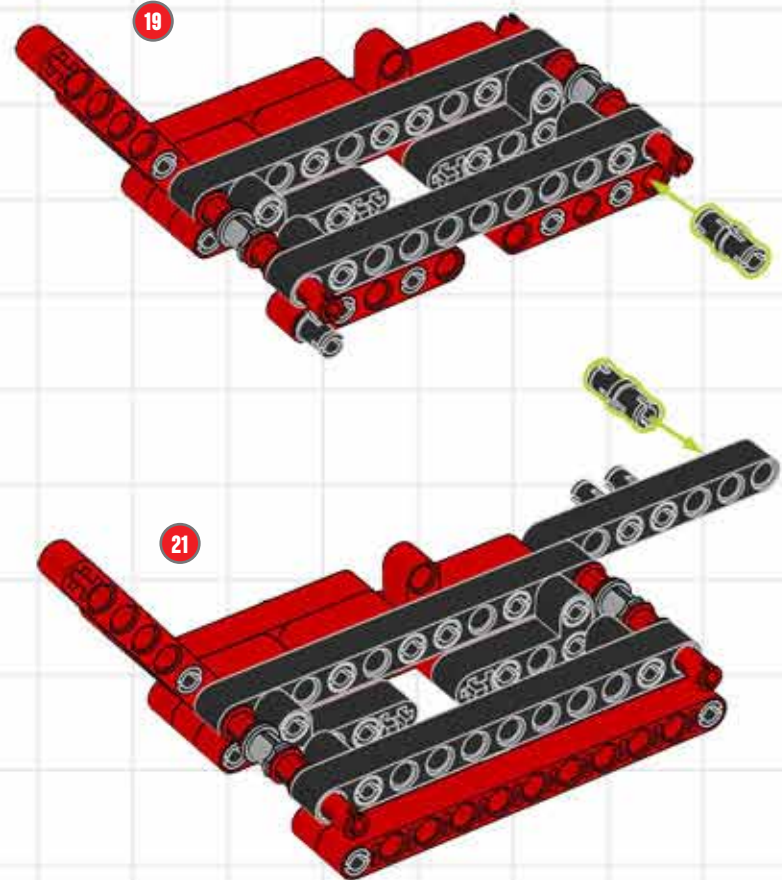

BUILD A CUSTOM CHOPPER!

LEGO TECHNIC

A chopper is a motorcycle that has been modified, or 'chopped', to run low to the ground. They have an extended and inclined front-end, often with a seat rather than a saddle. Usually a chopper is stripped down to reduce weight, but this little beauty has been suped-up with the futuristic lines of a modern superbike! ■

LEGO club™

Turn your Supercar
into a Superbike
using elements from
LEGO® Technic set 8070!

CUSTOM CHOPPER BUILDING STEPS!

CUSTOM CHOPPER BUILDING STEPS!

CUSTOM CHOPPER BUILDING STEPS!

CUSTOM CHOPPER BUILDING STEPS!

CUSTOM CHOPPER BUILDING STEPS!

CUSTOM CHOPPER BUILDING STEPS!

CUSTOM CHOPPER BUILDING STEPS!

CUSTOM CHOPPER BUILDING STEPS!

CUSTOM CHOPPER BUILDING STEPS!

CUSTOM CHOPPER BUILDING STEPS!

CUSTOM CHOPPER BUILDING STEPS!