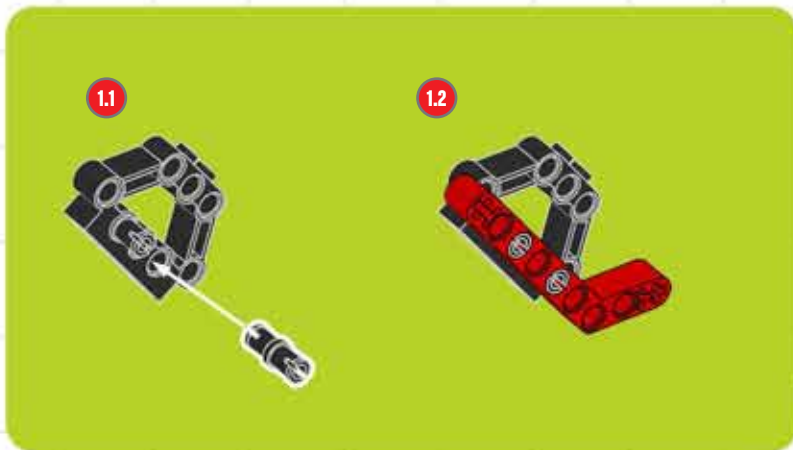

CUSTOM CHOPPER BUILDING STEPS!