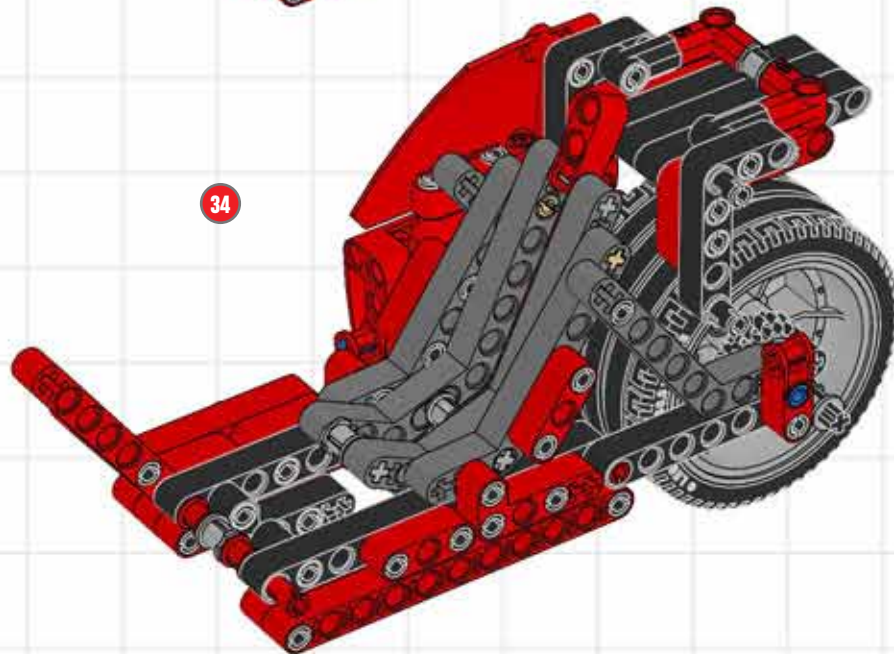

CUSTOM CHOPPER BUILDING STEPS!