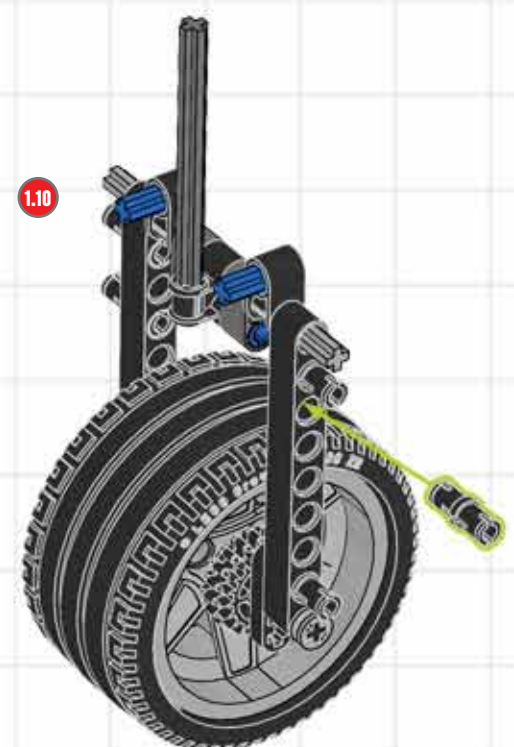

CUSTOM CHOPPER BUILDING STEPS!