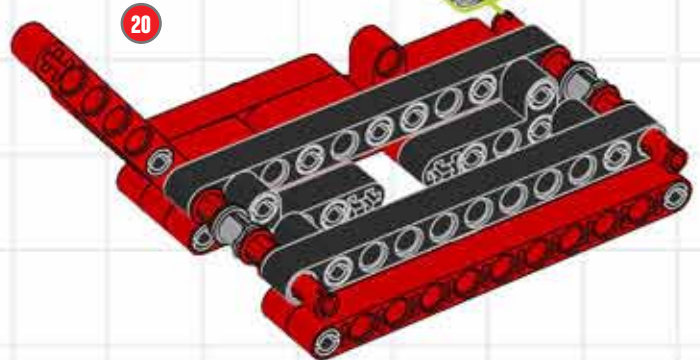

BUILD A CUSTOM CHOPPER!

LEGO TECHNIC

A chopper is a motorcycle that has been modified, or 'chopped', to run low to the ground. They have an extended and inclined front-end, often with a seat rather than a saddle. Usually a chopper is stripped down to reduce weight, but this little beauty has been suped-up with the futuristic lines of a modern superbike! ■

LEGO club™

Turn your Supercar
into a Superbike
using elements from
LEGO® Technic set 8070!

CUSTOM CHOPPER BUILDING STEPS!

CUSTOM CHOPPER BUILDING STEPS!

CUSTOM CHOPPER BUILDING STEPS!

CUSTOM CHOPPER BUILDING STEPS!