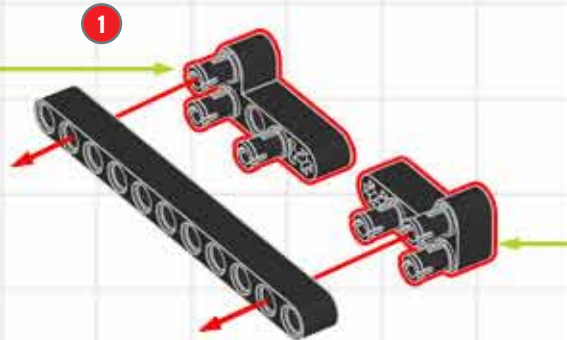

BUILD A CUSTOM CHOPPER!

LEGO TECHNIC

A chopper is a motorcycle that has been modified, or 'chopped', to run low to the ground. They have an extended and inclined front-end, often with a seat rather than a saddle. Usually a chopper is stripped down to reduce weight, but this little beauty has been suped-up with the futuristic lines of a modern superbike! ■

LEGO club™

Turn your Supercar
into a Superbike
using elements from
LEGO® Technic set 8070!

CUSTOM CHOPPER BUILDING STEPS!

CUSTOM CHOPPER BUILDING STEPS!

CUSTOM CHOPPER BUILDING STEPS!

CUSTOM CHOPPER BUILDING STEPS!