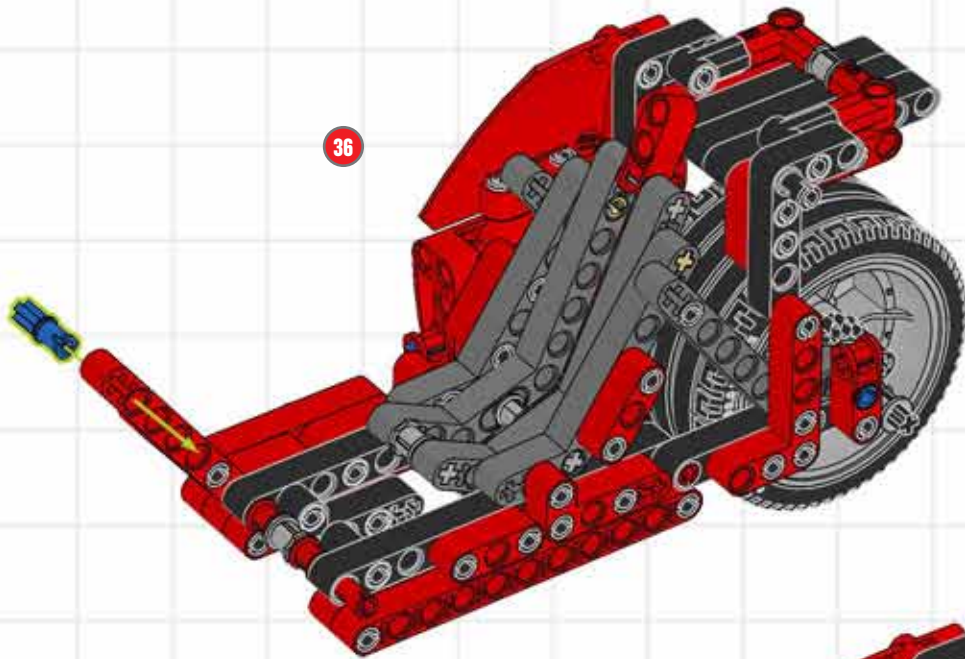

CUSTOM CHOPPER BUILDING STEPS!