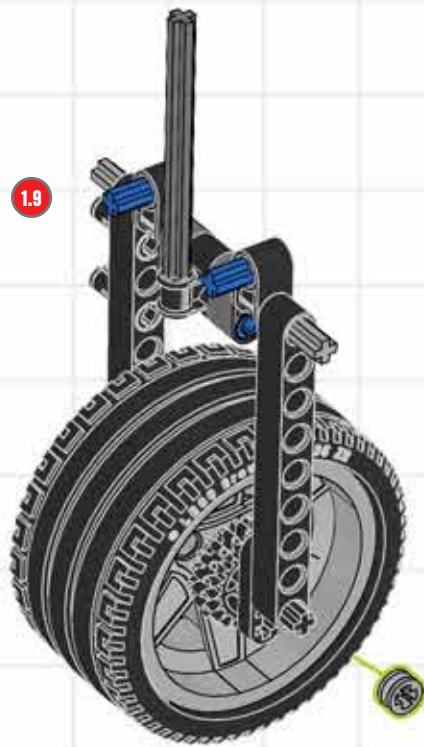

CUSTOM CHOPPER BUILDING STEPS!