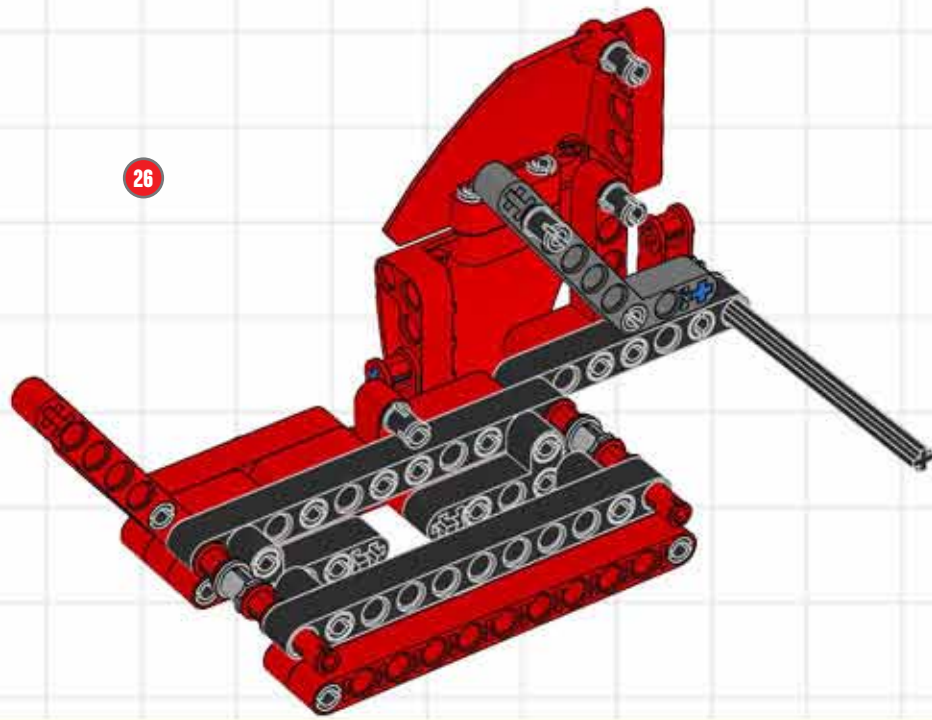

BUILD A CUSTOM CHOPPER!

LEGO TECHNIC

A chopper is a motorcycle that has been modified, or 'chopped', to run low to the ground. They have an extended and inclined front-end, often with a seat rather than a saddle. Usually a chopper is stripped down to reduce weight, but this little beauty has been suped-up with the futuristic lines of a modern superbike! ■

LEGO club™

Turn your Supercar
into a Superbike
using elements from
LEGO® Technic set 8070!

CUSTOM CHOPPER BUILDING STEPS!

CUSTOM CHOPPER BUILDING STEPS!

CUSTOM CHOPPER BUILDING STEPS!

CUSTOM CHOPPER BUILDING STEPS!

CUSTOM CHOPPER BUILDING STEPS!

CUSTOM CHOPPER BUILDING STEPS!

CUSTOM CHOPPER BUILDING STEPS!

CUSTOM CHOPPER BUILDING STEPS!

CUSTOM CHOPPER BUILDING STEPS!

CUSTOM CHOPPER BUILDING STEPS!

CUSTOM CHOPPER BUILDING STEPS!