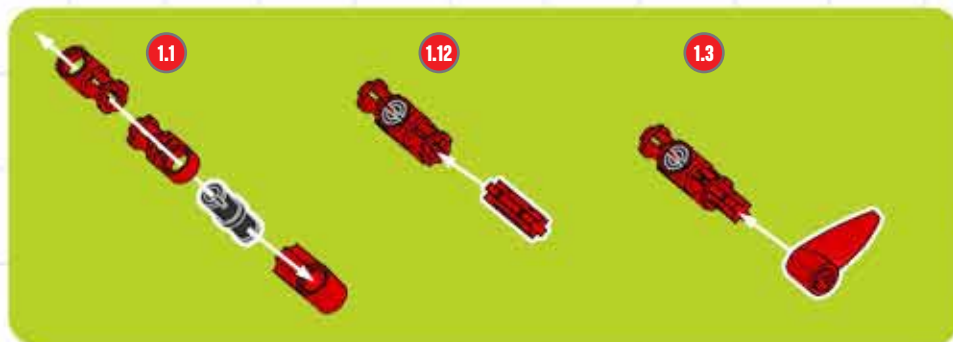

CUSTOM CHOPPER BUILDING STEPS!