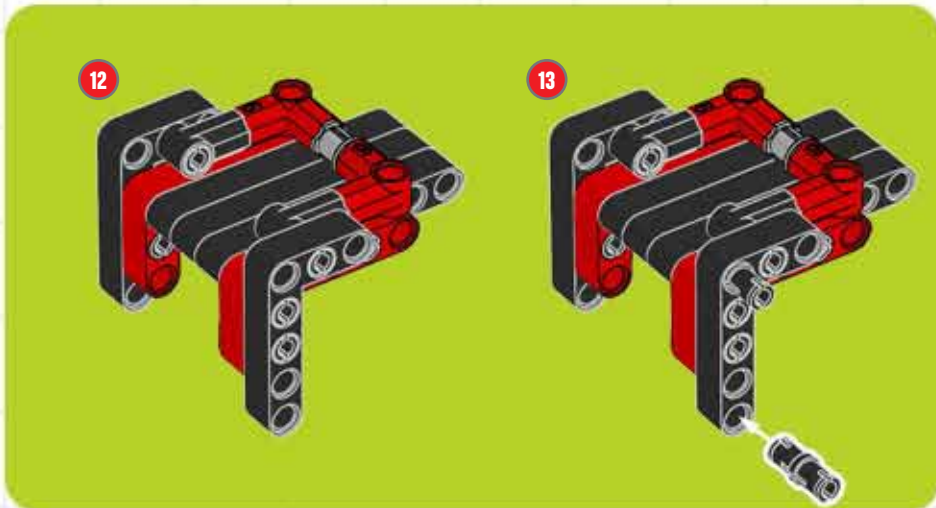

BUILD A CUSTOM CHOPPER!

LEGO TECHNIC

A chopper is a motorcycle that has been modified, or 'chopped', to run low to the ground. They have an extended and inclined front-end, often with a seat rather than a saddle. Usually a chopper is stripped down to reduce weight, but this little beauty has been suped-up with the futuristic lines of a modern superbike! ■

CUSTOM CHOPPER BUILDING STEPS!

CUSTOM CHOPPER BUILDING STEPS!

CUSTOM CHOPPER BUILDING STEPS!

CUSTOM CHOPPER BUILDING STEPS!

CUSTOM CHOPPER BUILDING STEPS!

CUSTOM CHOPPER BUILDING STEPS!

CUSTOM CHOPPER BUILDING STEPS!