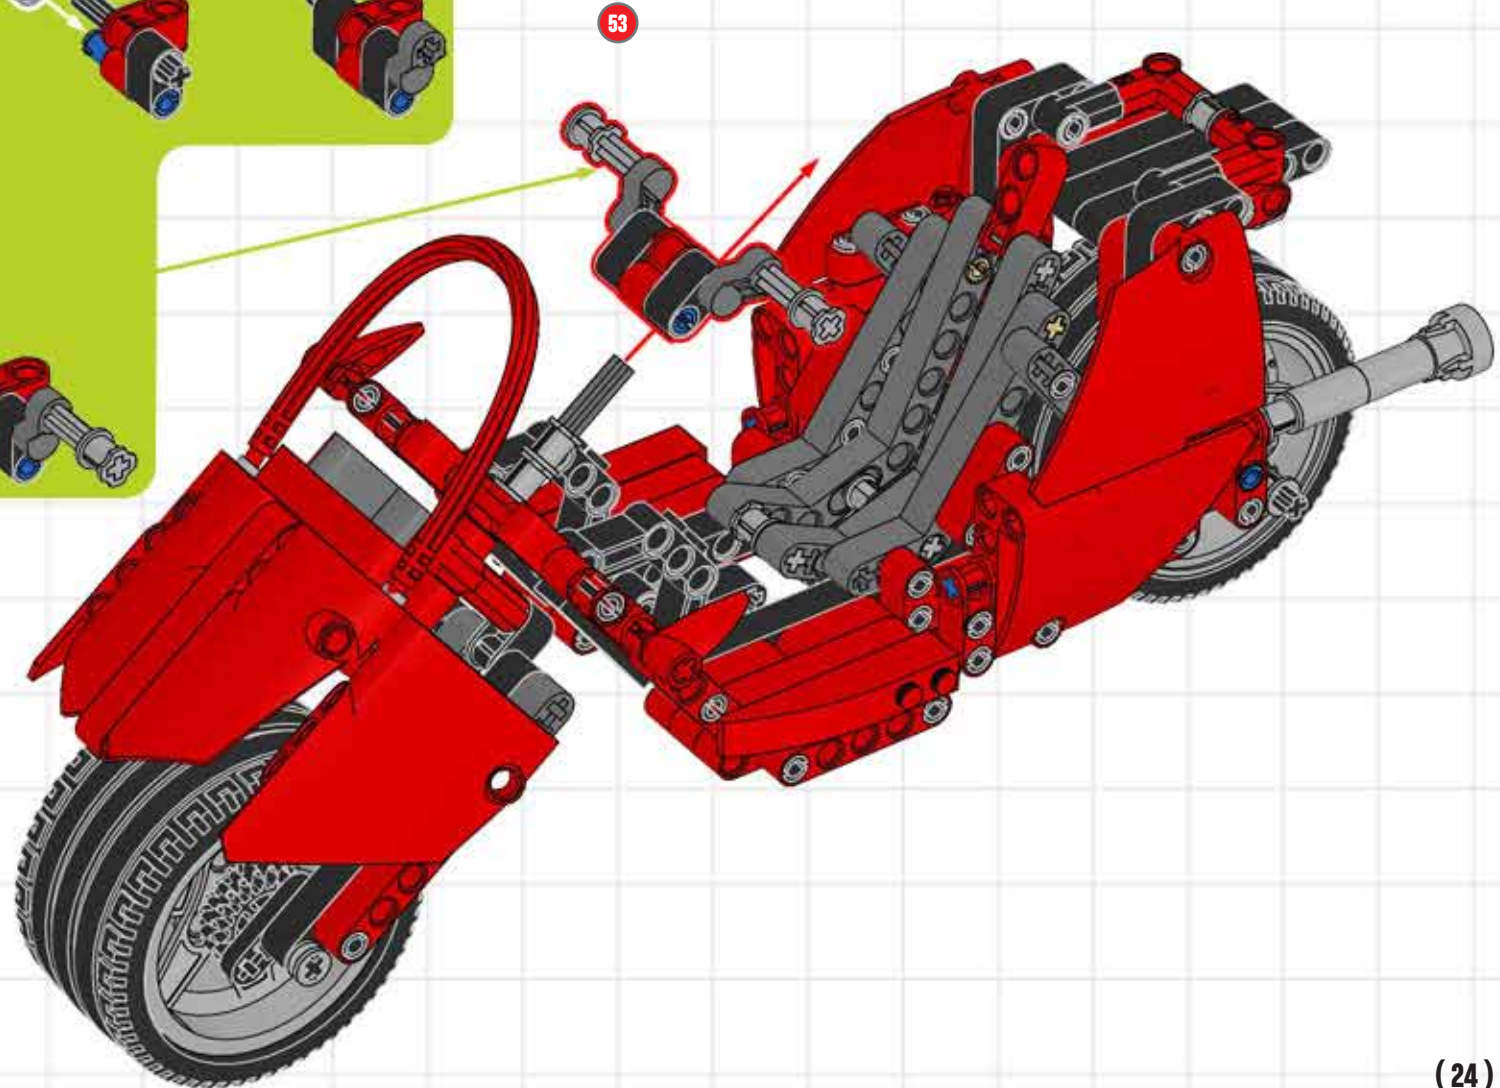

BUILD A CUSTOM CHOPPER!

LEGO TECHNIC

A chopper is a motorcycle that has been modified, or 'chopped', to run low to the ground. They have an extended and inclined front-end, often with a seat rather than a saddle. Usually a chopper is stripped down to reduce weight, but this little beauty has been suped-up with the futuristic lines of a modern superbike! ■

CUSTOM CHOPPER BUILDING STEPS!

CUSTOM CHOPPER BUILDING STEPS!

CUSTOM CHOPPER BUILDING STEPS!

CUSTOM CHOPPER BUILDING STEPS!

CUSTOM CHOPPER BUILDING STEPS!

CUSTOM CHOPPER BUILDING STEPS!