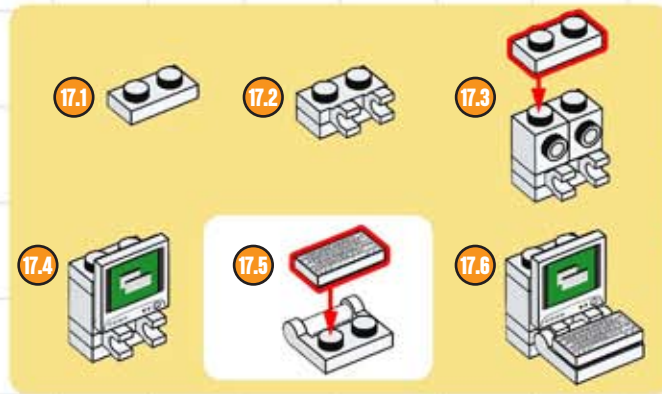

LEGO® CLUB DOOR BUILDING STEPS!