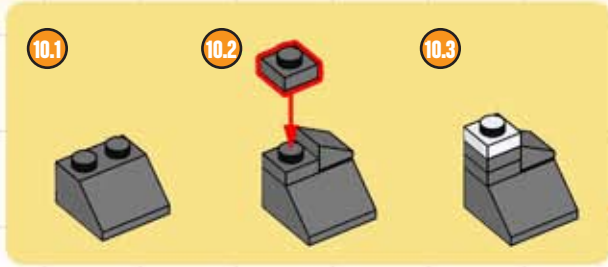

LEGO® CLUB DOOR BUILDING STEPS!